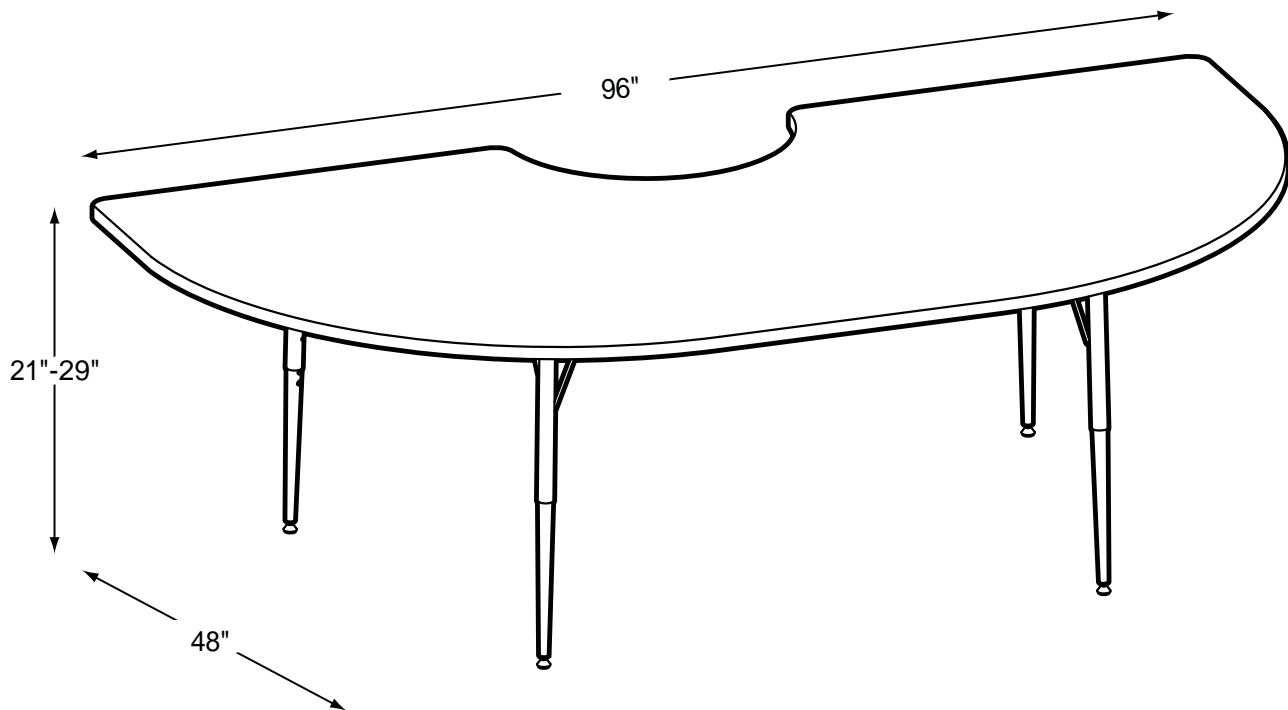

96K-TL

Kidney Tapered Leg Table

Product Specs

- Adjustable taper legs
- Black/chrome
- Quick mount bracket
- Adjustment range 21" - 29"
- Double screw adjustment
- Swivel guide
- 16 gauge
- 14 gauge insert
- Spans longer than 60"
Include 1 1/2 angle spanner