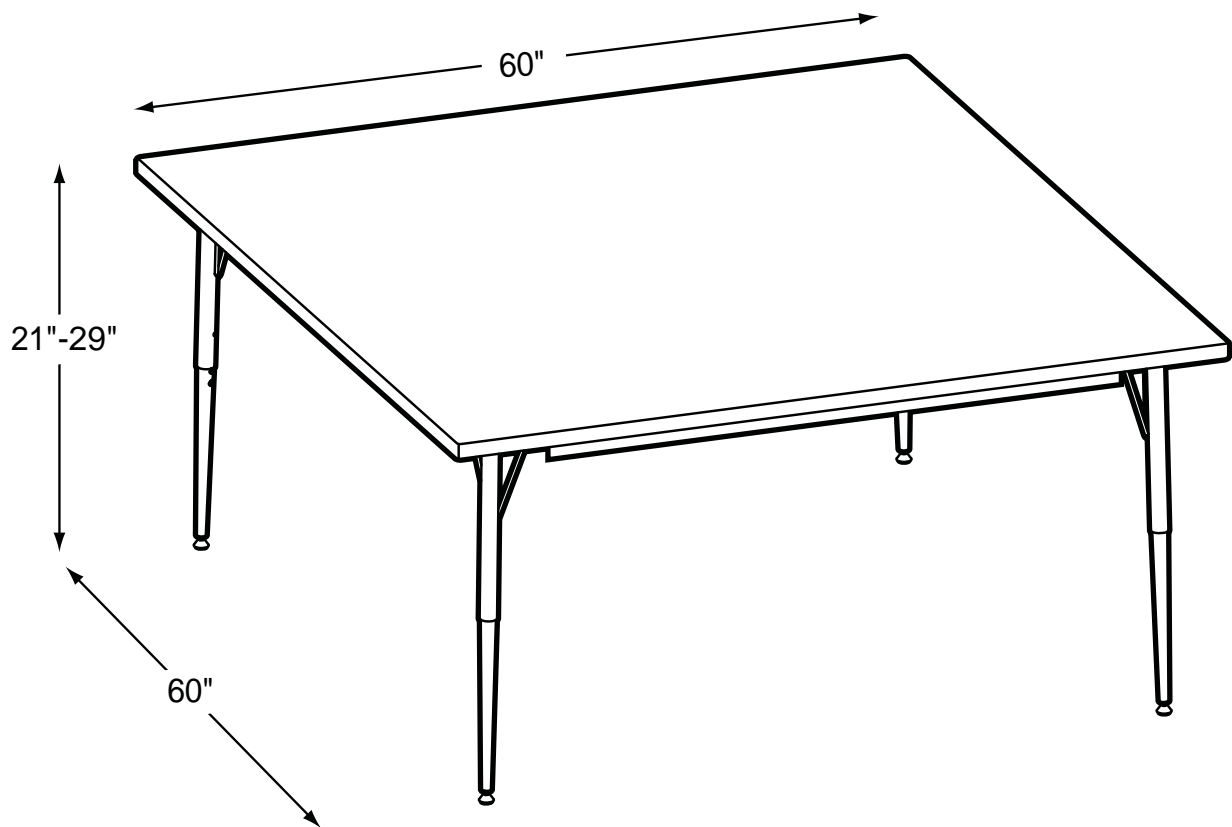

# 60S-TL

## Squart Tapered Leg Table

### Product Specs

- Adujustable taper legs
- Black/chrome
- Quick mount bracket
- Adjustment range 21"- 29"
- Double screw adjustment
- Swivel guide
- 16 gauge
- 14 gauge insert
- Spans longer than 60"  
Include 1 1/2 angle spanner