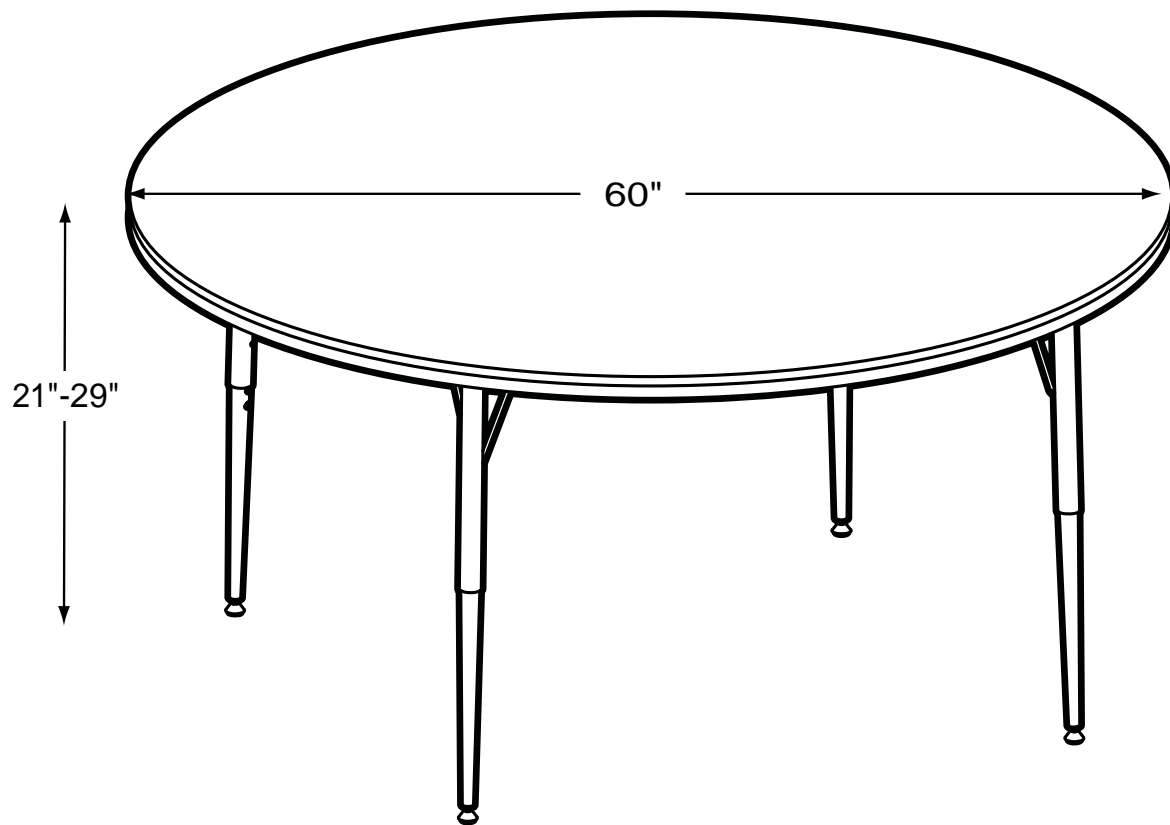

60R-TL

Round Tapered Leg Table

Product Specs

- Adujustable taper legs
- Black/chrome
- Quick mount bracket
- Adjustment range 21"- 29"
- Double screw adjustment
- Swivel guide
- 16 gauge
- 14 gauge insert
- Spans longer than 60"
Include 1 1/2 angle spanner

0409