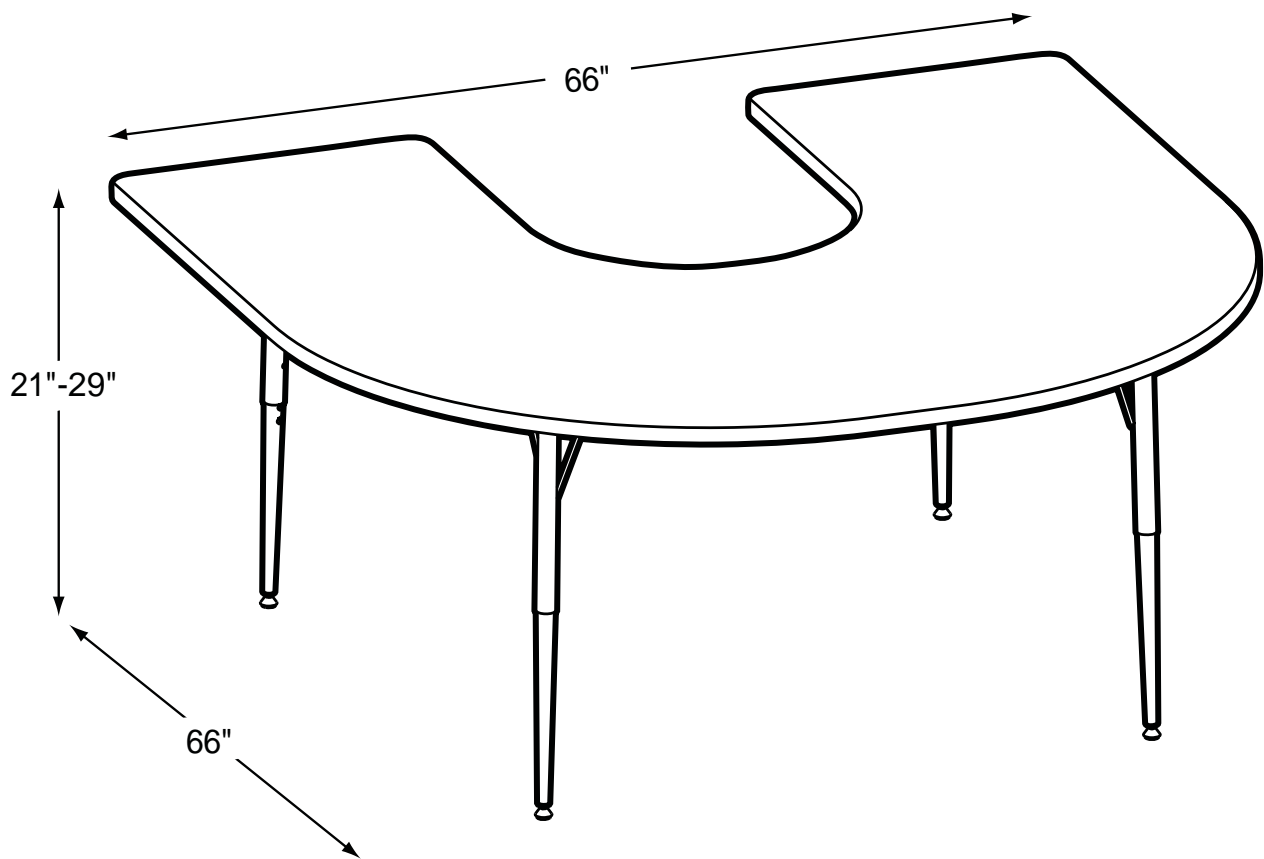

6066HS-TL

Horseshoe Tapered Leg Table

Product Specs

- Adujustable taper legs
- Black/chrome
- Quick mount bracket
- Adjustment range 21" - 29"
- Double screw adjustment
- Swivel guide
- 16 gauge
- 14 gauge insert
- Spans longer than 60"
Include 1 1/2 angle spanner