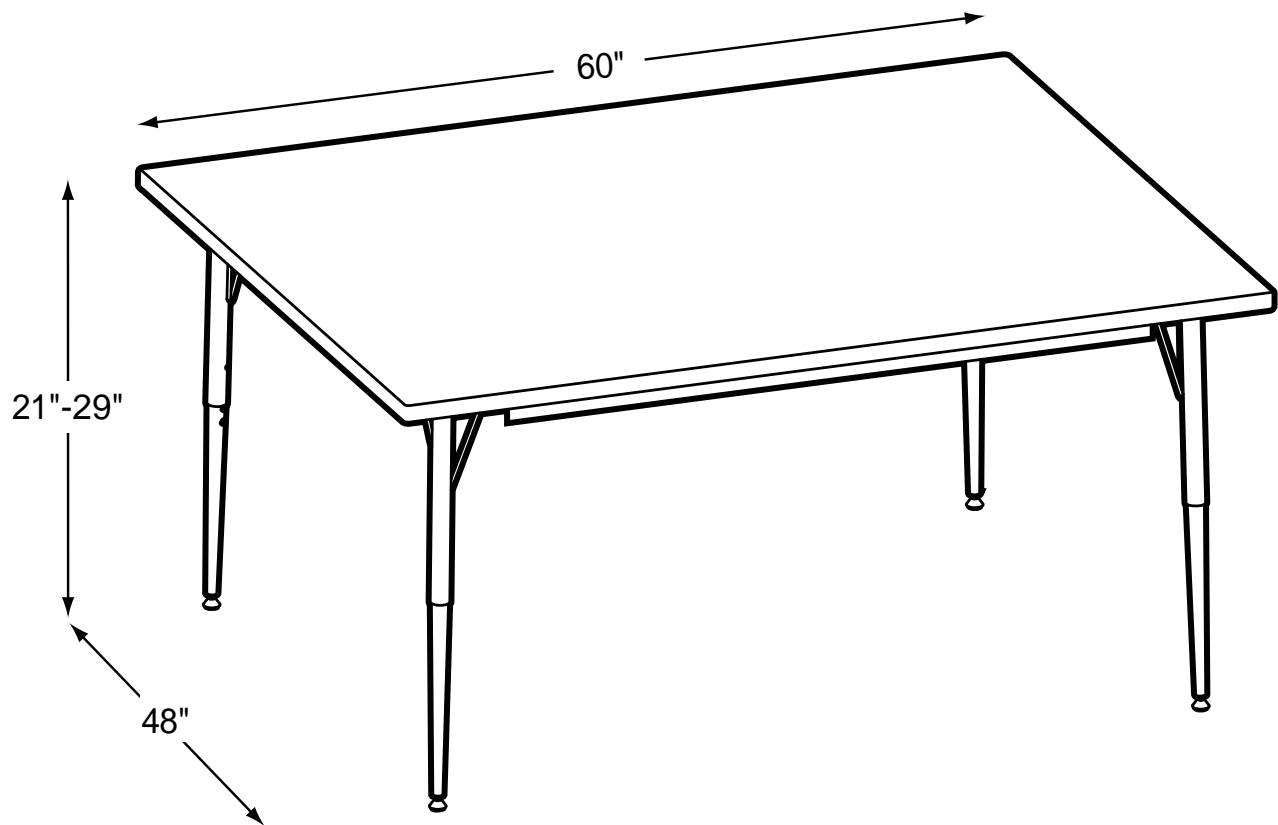

4860-TL

Tapered Leg Table

Product Specs

- Adjustable taper legs
- Black/chrome
- Quick mount bracket
- Adjustment range 21"- 29"
- Double screw adjustment
- Swivel guide
- 16 gauge
- 14 gauge insert
- Spans longer than 60"
Include 1 1/2 angle spanner