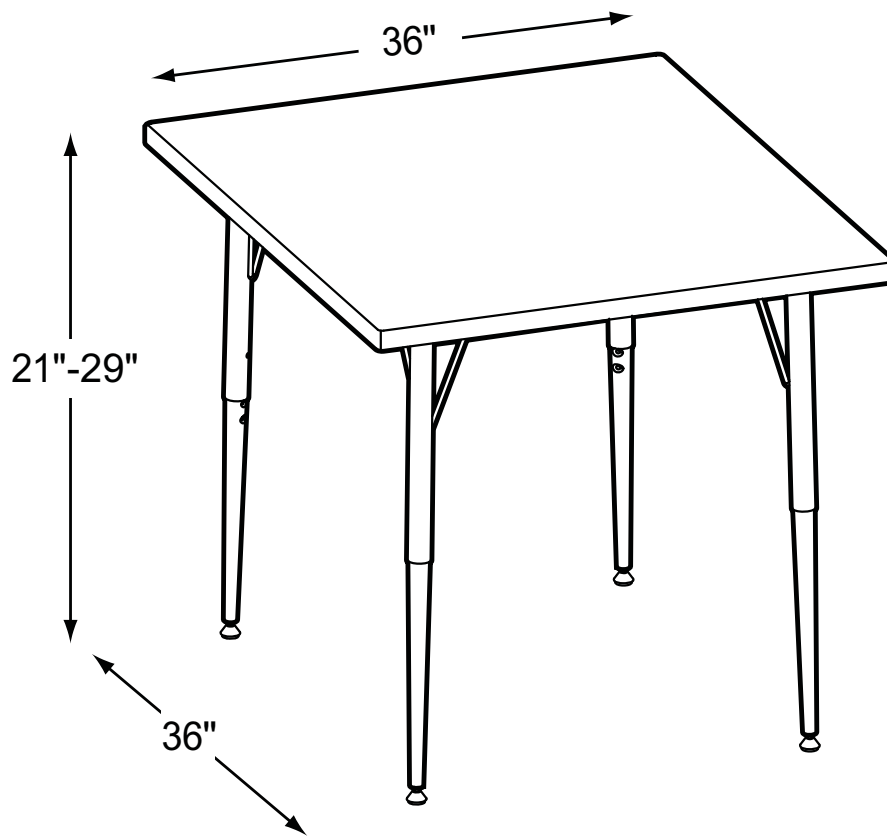

36S-TL

Square Tapered Leg Table

Product Specs

- Adjustable taper legs
- Black/chrome
- Quick mount bracket
- Adjustment range 21"- 29"
- Double screw adjustment
- Swivel guide
- 16 gauge
- 14 gauge insert
- Spans longer than 60"
Include 1 1/2 angle spanner