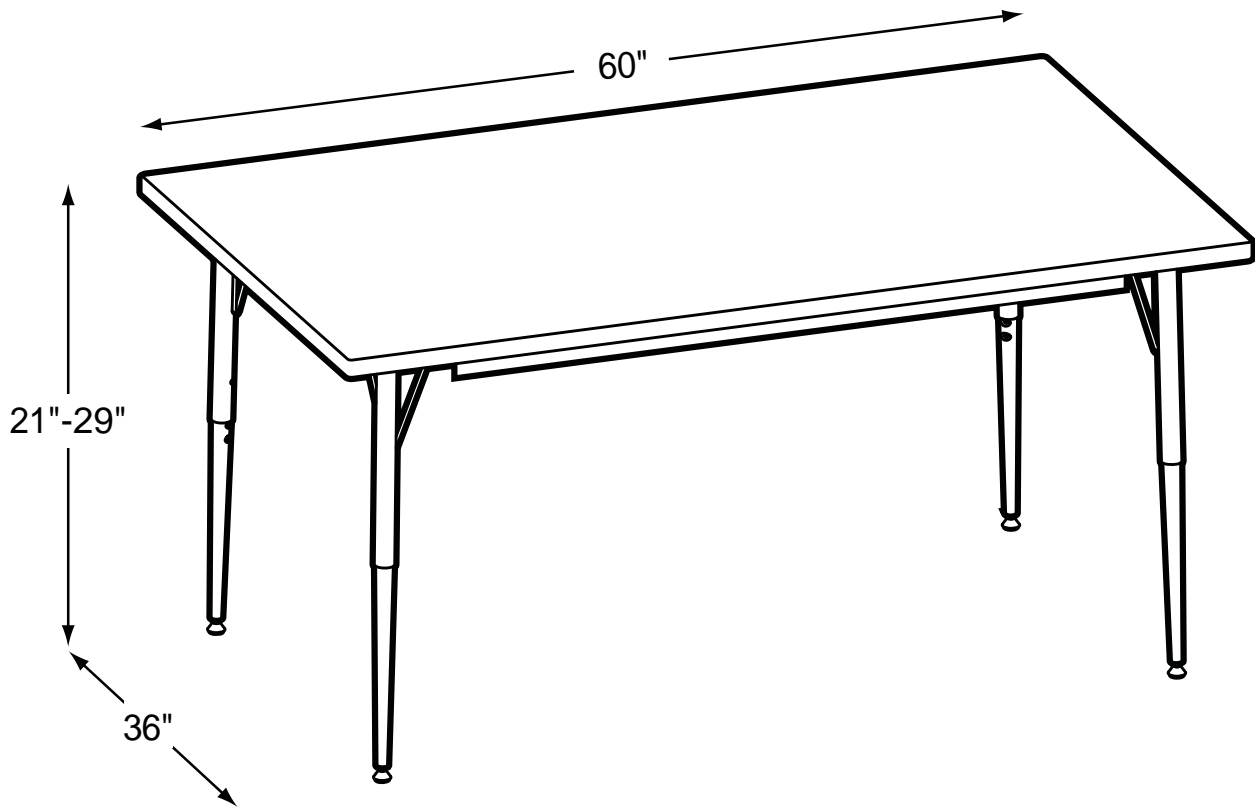

IRONWOOD
MANUFACTURING

3660-TL

Tapered Leg Table

Product Specs

- Adujustable taper legs
- Black/chrome
- Quick mount bracket
- Adjustment range 21"- 29"
- Double screw adjustment
- Swivel guide
- 16 gauge
- 14 gauge insert
- Spans longer than 60"
Include 1 1/2 angle spanner