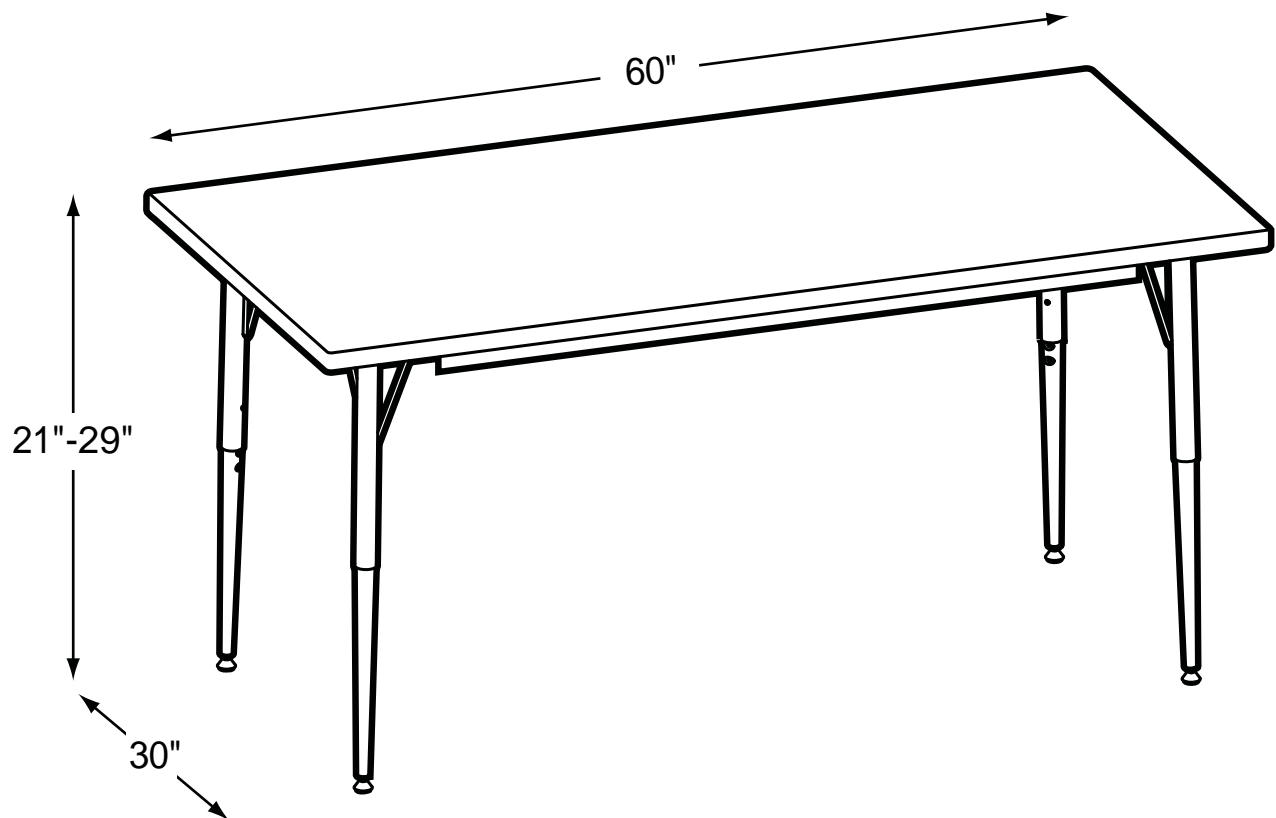

IRONWOOD
MANUFACTURING

3060-TL

Tapered Leg Table

Product Specs

- Adujustable taper legs
- Black/chrome
- Quick mount bracket
- Adjustment range 21" - 29"
- Double screw adjustment
- Swivel guide
- 16 gauge
- 14 gauge insert
- Spans longer than 60"
Include 1 1/2 angle spanner