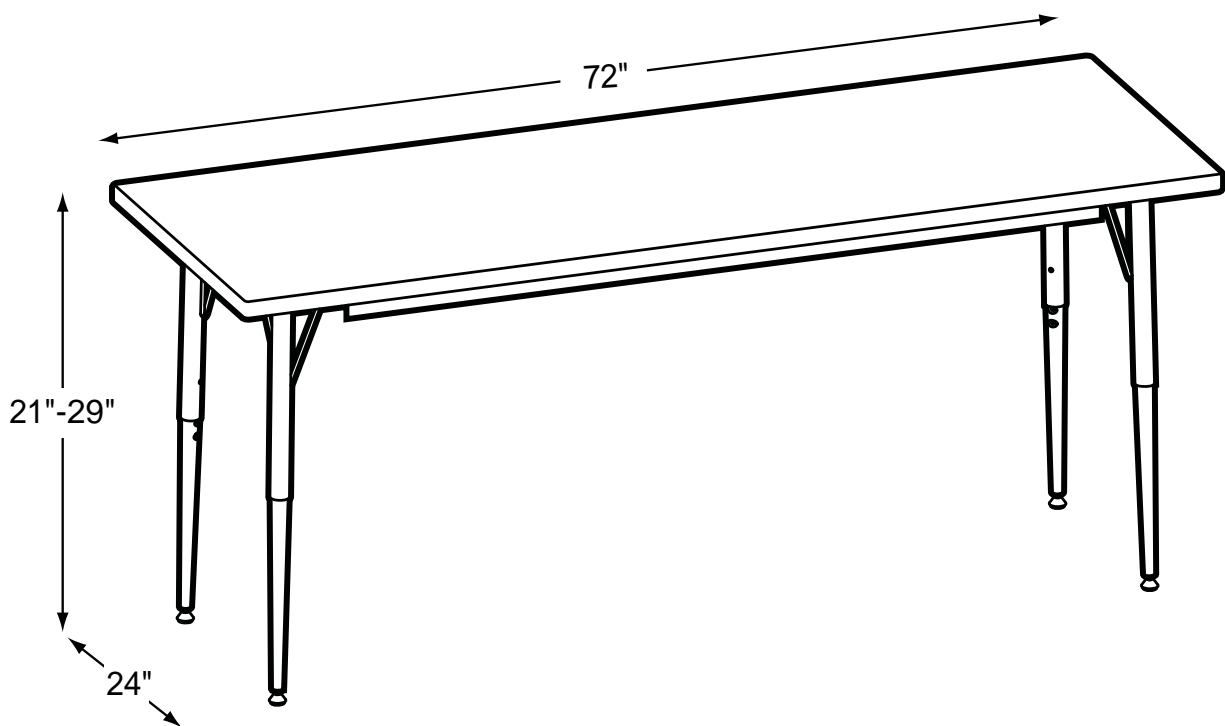

2460-TL

Tapered Leg Table

Product Specs

- Adujustable taper legs
- Black/chrome
- Quick mount bracket
- Adjustment range 21" - 29"
- Double screw adjustment
- Swivel guide
- 16 gauge
- 14 gauge insert
- Spans longer than 60"
Include 1 1/2 angle spanner