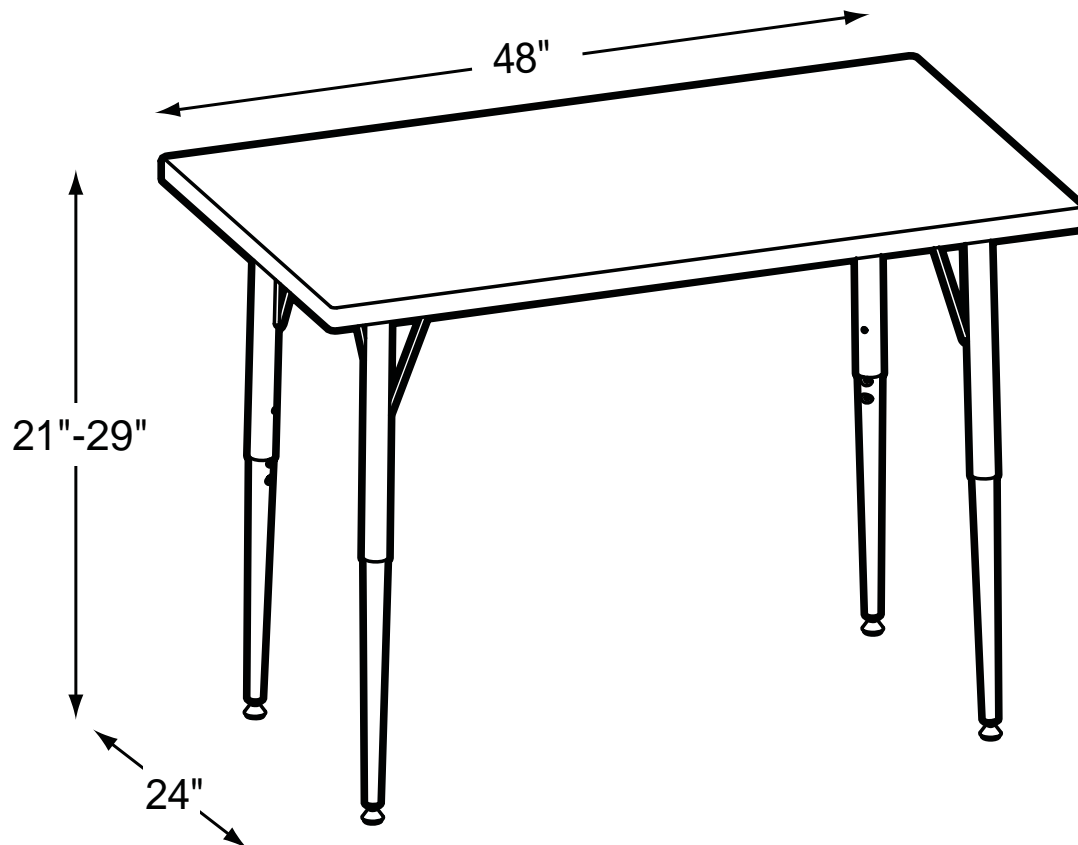

IRONWOOD
MANUFACTURING

2448-TL

Tapered Leg Table

Product Specs

- Adjustable taper legs
- Black/chrome
- Quick mount bracket
- Adjustment range 21" - 29"
- Double screw adjustment
- Swivel guide
- 16 gauge
- 14 gauge insert
- Spans longer than 60"
Include 1 1/2 angle spanner