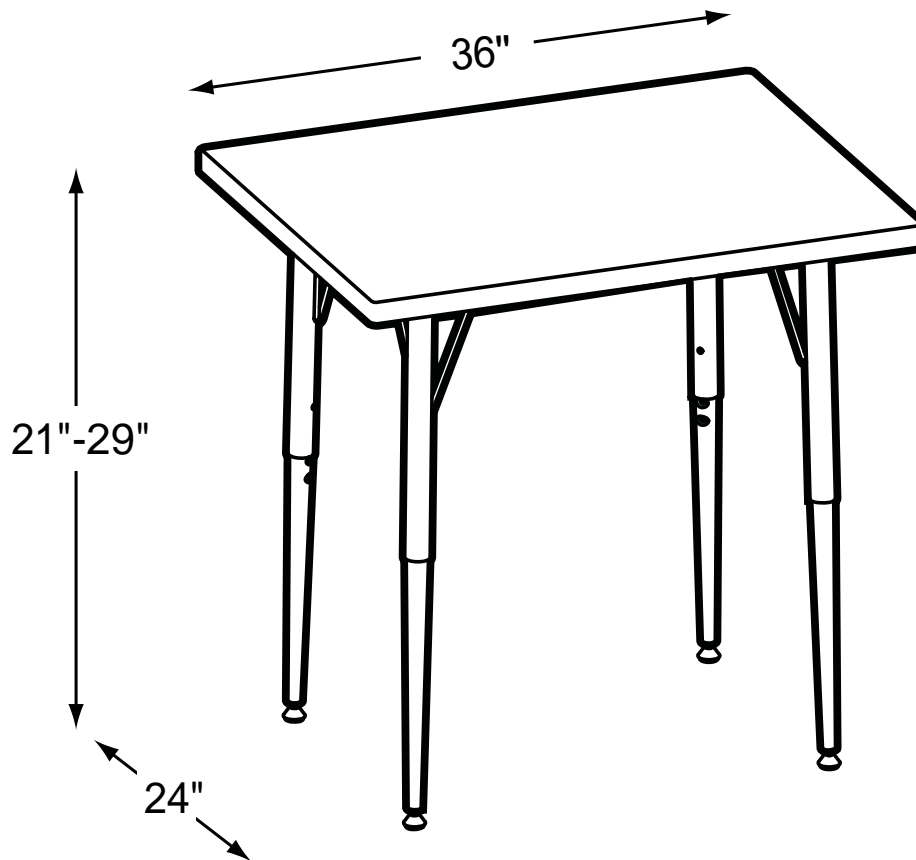

# 2436-TL

## Tapered Leg Table

### Product Specs

- Adujustable taper legs
- Black/chrome
- Quick mount bracket
- Adjustment range 21"- 29"
- Double screw adjustment
- Swivel guide
- 16 gauge
- 14 gauge insert
- Spans longer than 60"  
Include 1 1/2 angle spanner