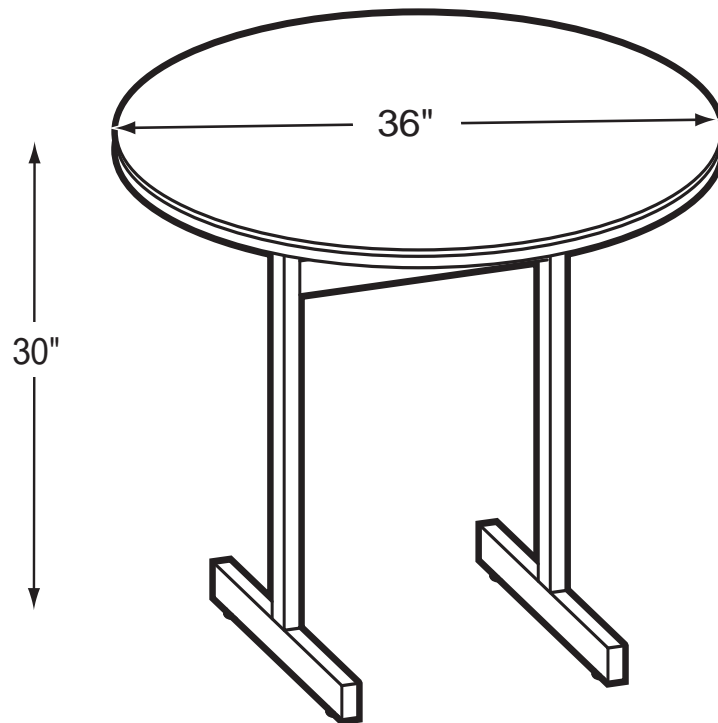

# 36r-spb

## Single Pedestal Base Table

### Product Specs

- Fully welded unitized base
- 1" x 2" 16 ga. tubing on foot, upright and spanner
- 1" x 1" 10 ga. angle iron on top support
- 1-1/2" x 1-1/2" 10 ga. angle iron additional top spanner on tops over 60
- Steel cleaned with biodegradable solution with phosphatizing coat
- Powder coat finish
- 4 - 1" x 2" locking caps with 1/4 20 threaded inserts (2 per leg)
- 1-1/8" case hardened rubber cushion glides
- #10-3/4" auger point, steep pitched top attachment screws