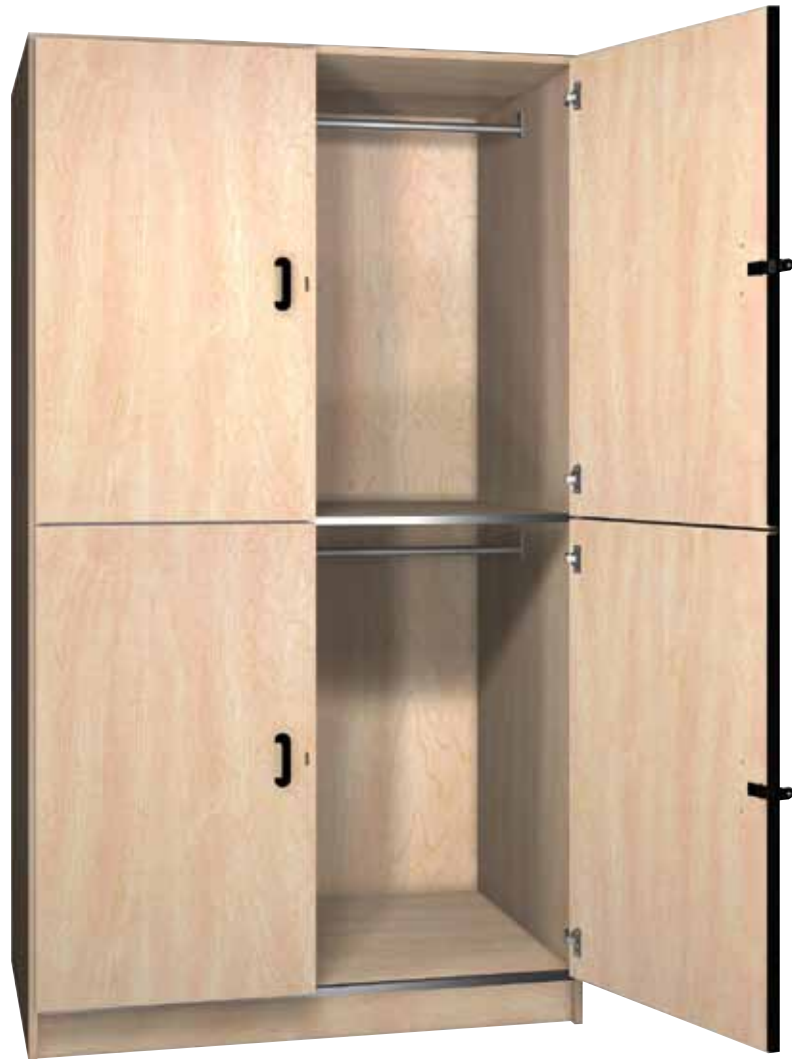

## Solid Melamine Door Storage

### Available Finishes

**2 Equal Compartments - 30"D:** Closet Rods, Stores 40 Uniforms, 2 Hanging Rods.

*For pricing see the current Music Storage Price List*

Model #	Product Size (W x D x H)	Ship Weight (lbs.)
404-35-M	48-1/2" x 30" x 85-1/2"	430