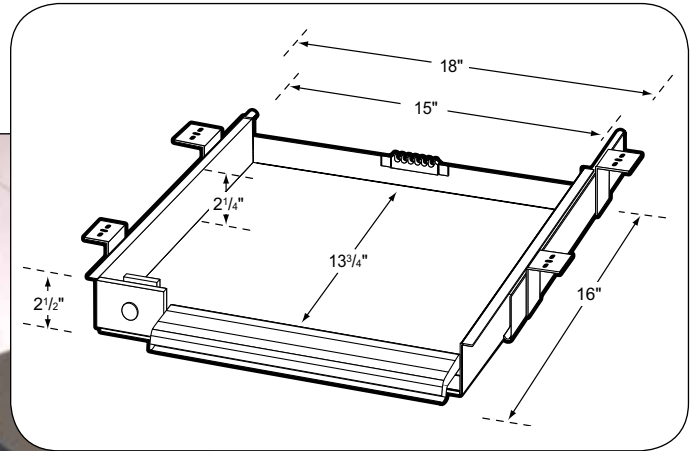

## Locking Laptop Drawer

Locking tray attaches easily to all Desk Shells, Corner Workstations and Peninsulas in the 3000/2400 Series.

Internal dimensions: W 15" x D 13-3/4" x H 2-1/4"

***For pricing see the current Modular Price List***

<b>Model #</b>	<b>Product Size (W x D x H)</b>	<b>Ship Weight (lbs.)</b>
MLAP	18" x 16" x 2-1/2"	16