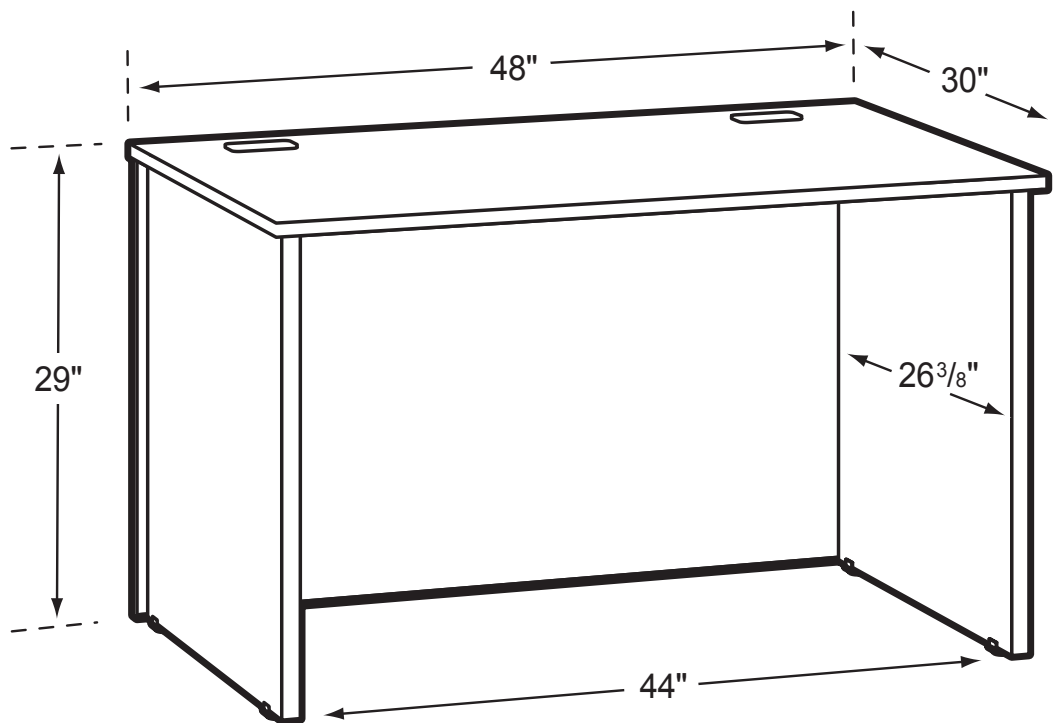

M3048

Desk Shell

Product Specs

- 1" thermal fused laminate sides and top
- 3/4" thermal fused laminate modesty
- Cam and post construction
- Matched edge banding
- Two - 2"x 4" grommets with covers
- Adjustable leveling glides