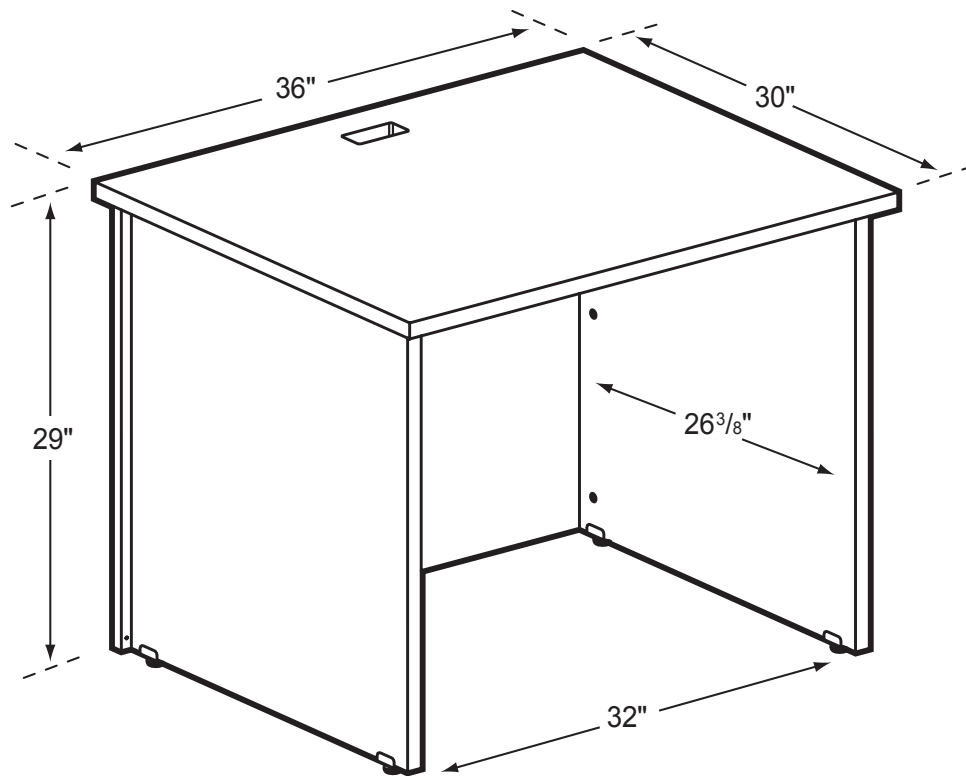

# M3036

## Desk Shell

### Product Specs

- 1" thermal fused laminate sides and top
- 3/4" thermal fused laminate modesty
- Cam and post construction
- Matched edge banding
- One - 2"x 4" grommets with covers
- Adjustable leveling glides