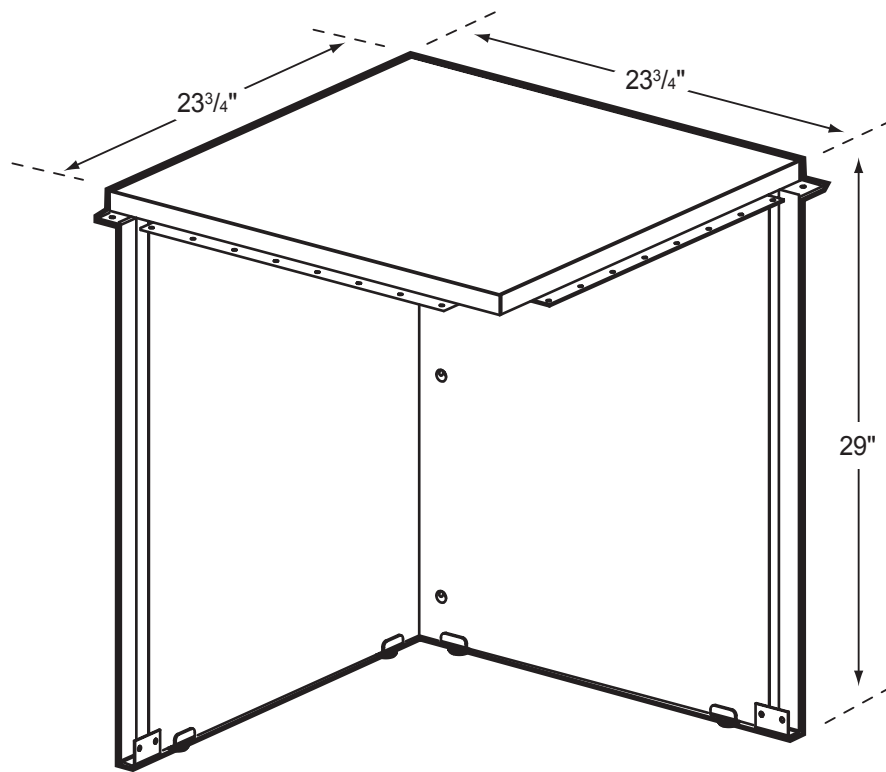

M2424

Corner Connector

Product Specs

- 1" thermal fused laminate top
- 3/4" thermal fused laminate ■ modesty
- Cam and post construction
- Matched edge banding
- 10 gage connecting plates
- Adjustable leveling glides