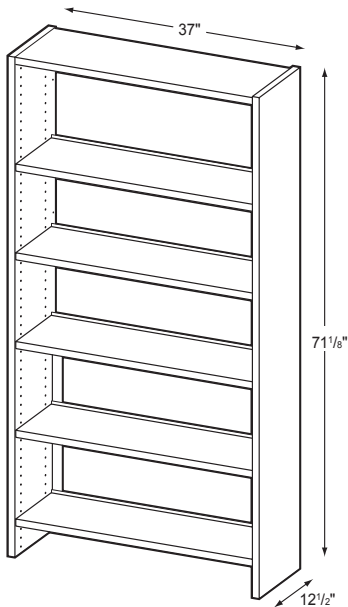

IRONWOOD
MANUFACTURING

GLACIER
LIBRARY FURNITURE

LSSB

Single-Face Bases

Product Specs

- 1" thermal fused laminate top, sides, bottom and shelves
- Matched edge banding
- 16 gage welded support frame
- 16 gage shelf support and book stop
- Powder coat finish
- Tab V locking shelf pins
- Tab V adjustable shelf pins