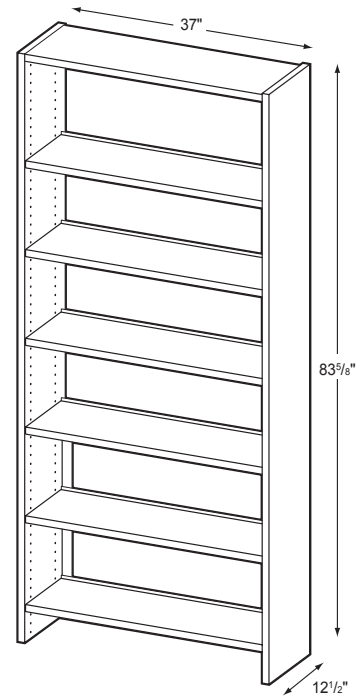

IRONWOOD
MANUFACTURING

GLACIER
LIBRARY FURNITURE

LSSB

Single-Face Bases

Product Specs

- 1" thermal fused laminate top, sides, bottom and shelves
- Matched edge banding
- 16 gage welded support frame
- 16 gage shelf support and book stop
- Powder coat finish
- Tab V locking shelf pins
- Tab V adjustable shelf pins