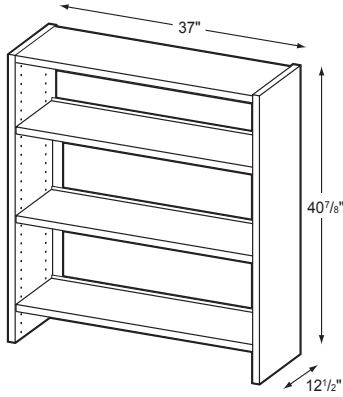

IRONWOOD
MANUFACTURING

GLACIER
LIBRARY FURNITURE

LSSB

Single-Face Bases

Product Specs

- 1" thermal fused laminate top, sides, bottom and shelves
- Matched edge banding
- 16 gage welded support frame
- 16 gage shelf support and book stop
- Powder coat finish
- Tab V locking shelf pins
- Tab V adjustable shelf pins