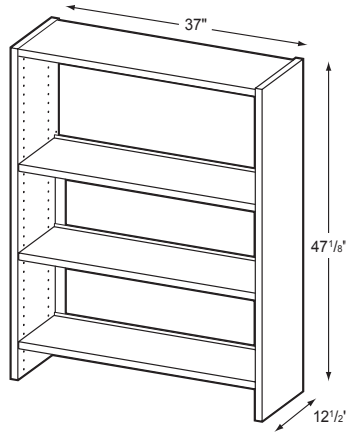

IRONWOOD
MANUFACTURING

GLACIER
LIBRARY FURNITURE

LSSB

Single-Face Bases

Product Specs

- 1" thermal fused laminate top, sides, bottom and shelves
- Matched edge banding
- 16 gage welded support frame
- 16 gage shelf support and book stop
- Powder coat finish
- Tab V locking shelf pins
- Tab V adjustable shelf pins