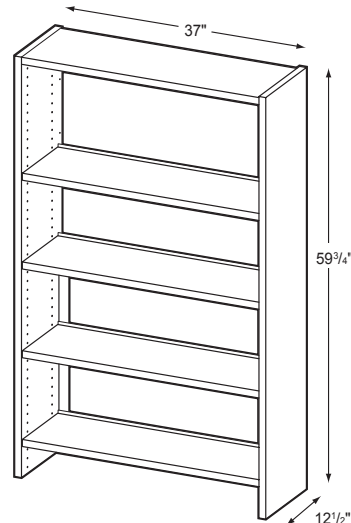

IRONWOOD
MANUFACTURING

GLACIER
LIBRARY FURNITURE

LSSB

Single-Face Bases

Product Specs

- 1" thermal fused laminate top, sides, bottom and shelves
- Matched edge banding
- 16 gage welded support frame
- 16 gage shelf support and book stop
- Powder coat finish
- Tab V locking shelf pins
- Tab V adjustable shelf pins