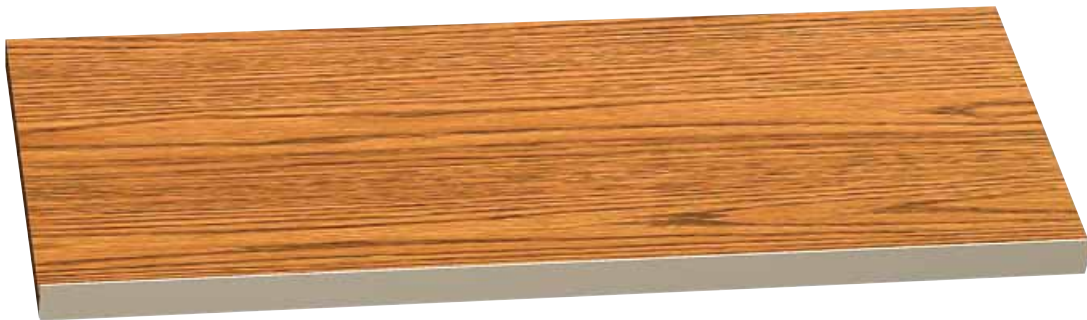

LSDS

Display Shelf Accessory

Add shelves to the standard number that come with the shelving.

Model #	Product Size (W x D x H)	Weight (lbs.)
LSDS	35" x 12 ³ / ₄ " x 3 ³ / ₄ "	18

Available Finishes

AMBER ASH (AA)

DIXIE OAK (DO)

FOLKSTONE GREY (GG)

OILED CHERRY (OC)

0122