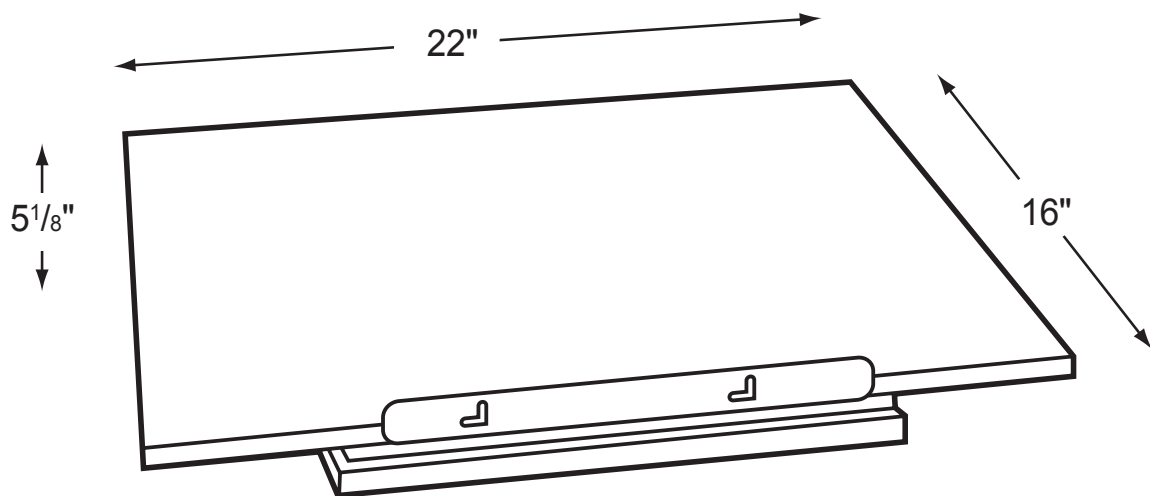

LFRD

Revolving Dictionary Stand

Product Specs

- 3/4" thermal fused laminate top and bottom
- Matched edge banding
- 360 deg revolving bearing set
- Cam and post construction
- Drop down pencil stop