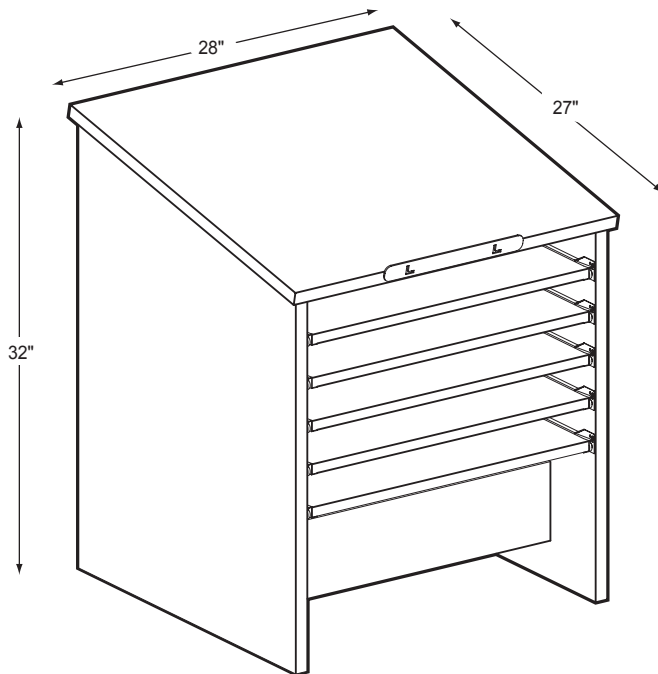

IRONWOOD
MANUFACTURING

GLACIER
LIBRARY FURNITURE

LFAS32/39

Atlas Stand

Product Specs

- 1" thermal fused laminate top and sides
- 3/4" thermal fused laminate back, kick and shelves
- Cam and post construction
- Matched edge banding
- Drop down pencil stop
- Five pull-out shelves on 2/3 extension steel slide
- Adjustable leveling glides