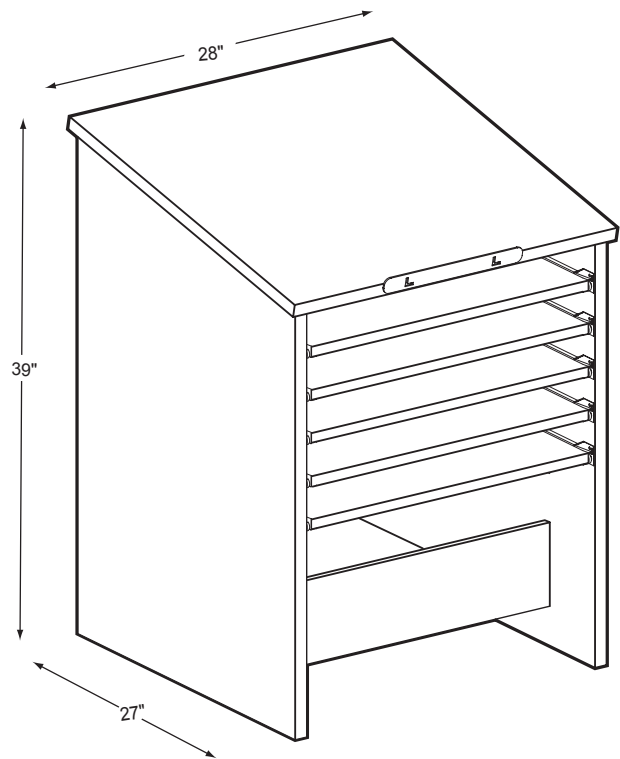

IRONWOOD
MANUFACTURING

GLACIER
LIBRARY FURNITURE

LFAS32/39

Atlas Stand

Product Specs

- 1" thermal fused laminate top and sides
- 3/4" thermal fused laminate back, kick and shelves
- Cam and post construction
- Matched edge banding
- Drop down pencil stop
- Five pull-out shelves on 2/3 extension steel slide
- Adjustable leveling glides