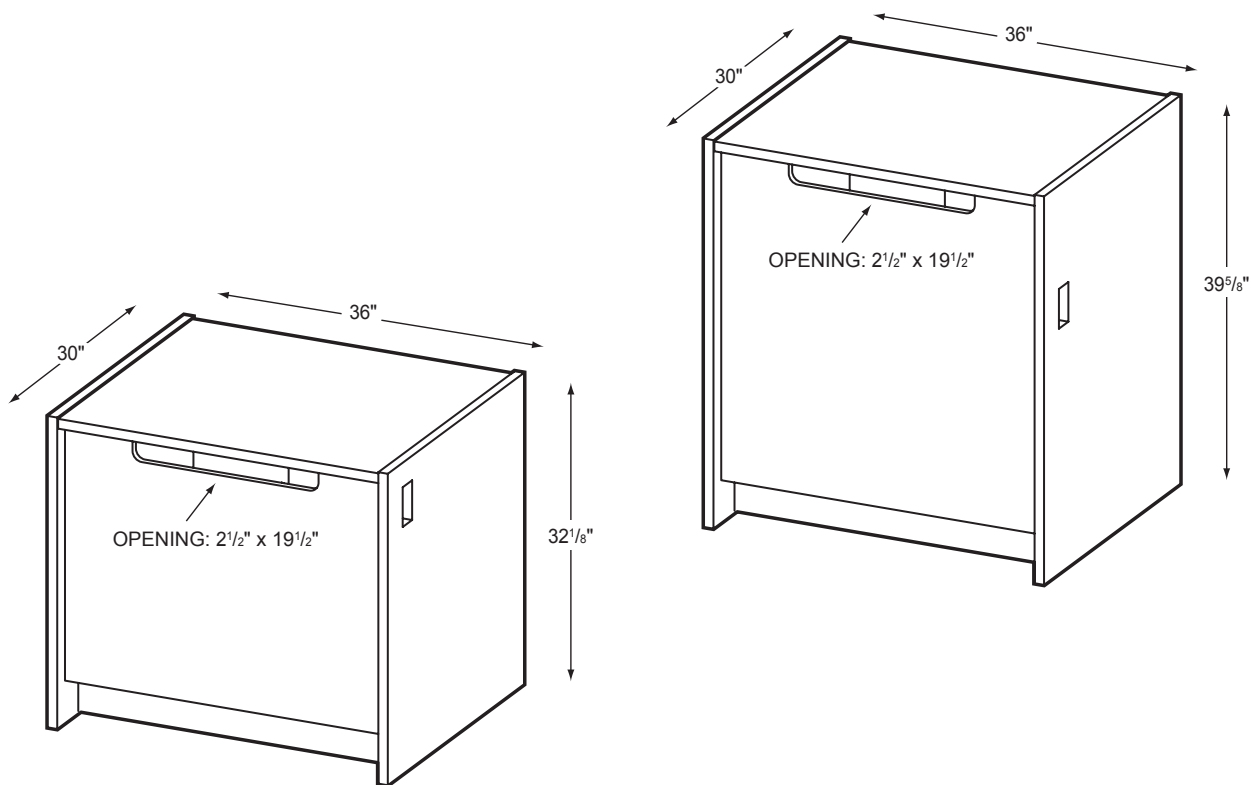

CDBR32-39

Book Return Units

Product Specs

- 1" thermal fused laminate sides and top
- 3/4" thermal fused laminate modesty, shelf and kick
- Cam and post construction
- Matched edge banding
- Fixed storage shelf
- Book return slot with bumper
- Two - 2"x 4" grommets with covers
- Adjustable leveling glides