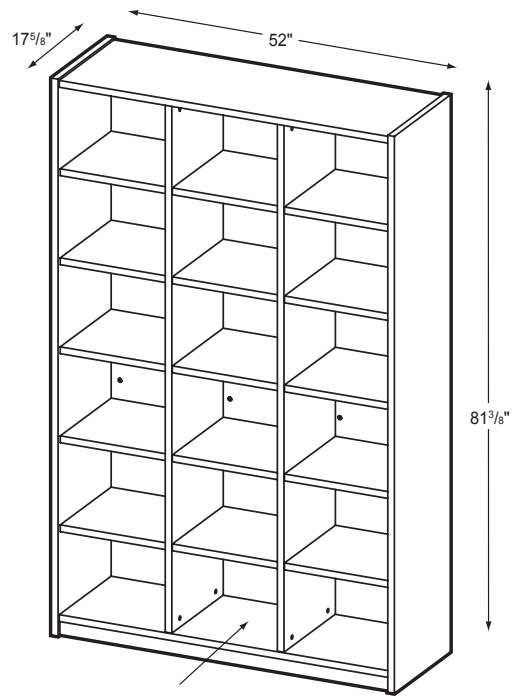

CH9-15-18

Cubby Hole

OPENINGS: 16" W x 16" D x 12" H

OPENINGS: 16" W x 16" D x 12" H

OPENINGS: 16" W x 16" D x 12" H

Product Specs

- All 1" thermal fused laminate
- Cam and post construction
- 3/4" thermal fused laminate back
- Matched edge banding