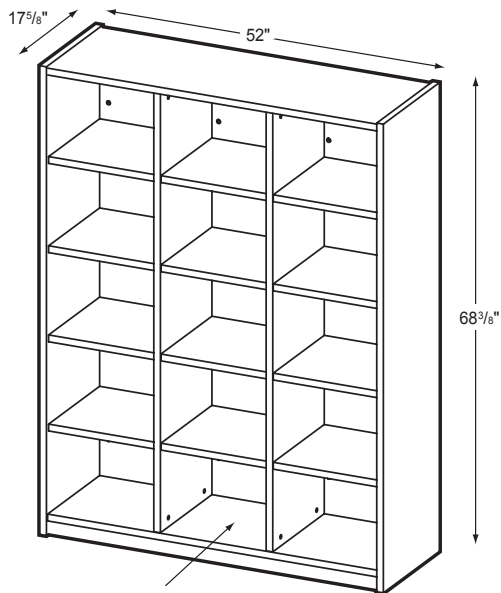

CH9-15-18

Cubby Hole

OPENINGS: 16" W x 16" D x 12" H

OPENINGS: 16" W x 16" D x 12" H

OPENINGS: 16" W x 16" D x 12" H

Product Specs

- All 1" thermal fused laminate
- Cam and post construction
- 3/4" thermal fused laminate back
- Matched edge banding