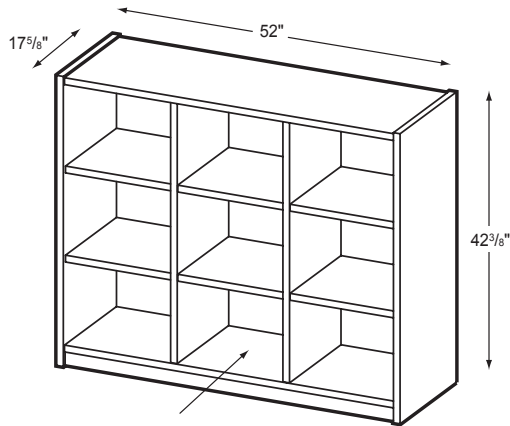

CH9-15-18

Cubby Hole

OPENINGS: 16" W x 16" D x 12" H

OPENINGS: 16" W x 16" D x 12" H

OPENINGS: 16" W x 16" D x 12" H

Product Specs

- All 1" thermal fused laminate
- Cam and post construction
- 3/4" thermal fused laminate back
- Matched edge banding