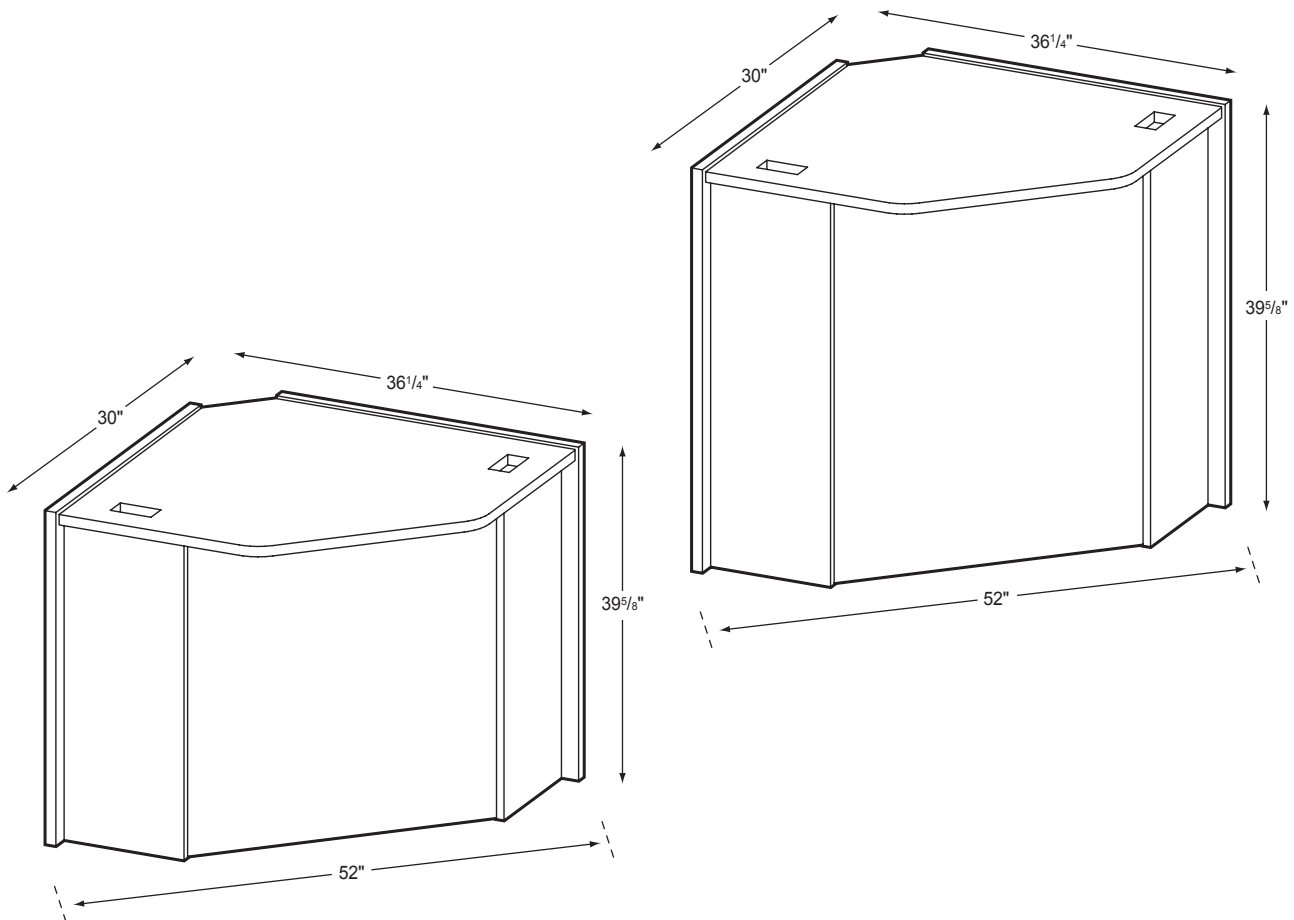

CD CR

Radius Corner Connector

Product Specs

- 1" thermal fused laminate sides and top
- 3/4" thermal fused laminate modesty, shelf and kick
- Cam and post construction
- Matched edge banding
- Four - 2"x 4" grommets with covers
- Adjustable leveling glides