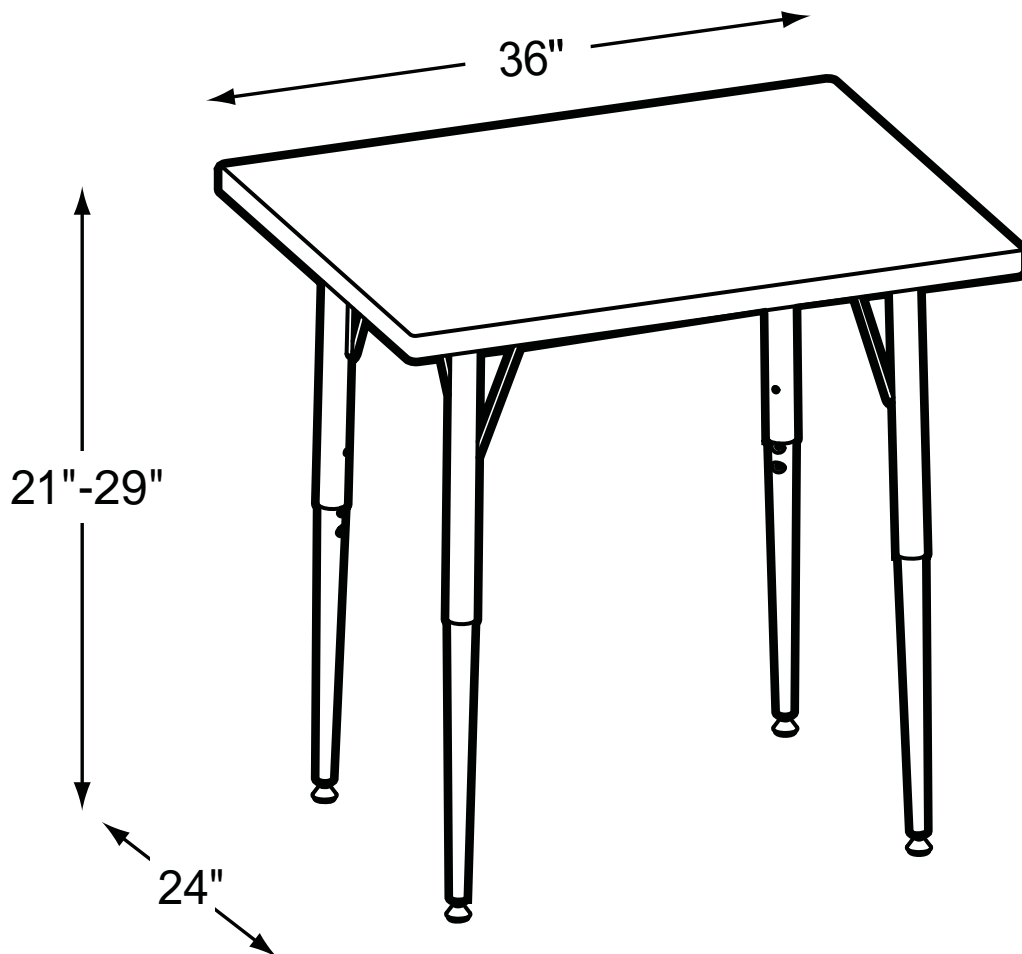

2436

Tapered Leg Table

Product Specs

- Adujustable taper legs
- Black/chrome
- Quick mount bracket
- Adjustment range 21"- 29"
- Double screw adjustment
- Swivel guide
- 16 gauge
- 14 gauge insert
- Spans longer than 60"
Include 1 1/2 angle spanner