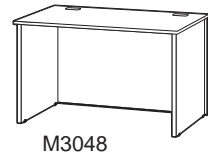

MODULAR

2012 Price List

3000 SERIES

PAGE 1

Model #	Description	Product Size (W x D x H)	Ship Wt (lbs)	Suggested Retail
M3036	30" x 36" Desk Shell	36 x 30 x 28 ¹ / ₂	98	\$457.00
M3048	30" x 48" Desk Shell	48 x 30 x 28 ¹ / ₂	111	517.00
M3060	30" x 60" Desk Shell	60 x 30 x 28 ¹ / ₂	130	583.00
M3072	30" x 72" Desk Shell	72 x 30 x 28 ¹ / ₂	147	645.00
M4848	Corner Workstation	48 x 48 x 28 ¹ / ₂	125	879.00
M3030	Corner Connector	30 x 30 x 28 ¹ / ₂	65	414.00
MPN30	Leg-Under Peninsula	60 x 30 x 28 ¹ / ₂	72	529.00
MPNF72	Freestanding Peninsula - 30" x 72"	72 x 30 x 28 ¹ / ₂	107	619.00

M3048

2400 SERIES

M2436	24" x 36" Desk Shell	36 x 23 ³ / ₄ x 28 ¹ / ₂	80	\$404.00
M2448	24" x 48" Desk Shell	48 x 23 ³ / ₄ x 28 ¹ / ₂	94	465.00
M2460	24" x 60" Desk Shell	60 x 23 ³ / ₄ x 28 ¹ / ₂	113	495.00
M2472	24" x 72" Desk Shell	72 x 23 ³ / ₄ x 28 ¹ / ₂	130	543.00
M4242	Corner Workstation	42 x 42 x 28 ¹ / ₂	115	834.00
M2424	Corner Connector	23 ³ / ₄ x 23 ³ / ₄ x 28 ¹ / ₂	48	368.00
MPN24	Leg-Under Peninsula	60 x 23 ³ / ₄ x 28 ¹ / ₂	45	461.00
MEC72L	Extended Corner - Left	72 x 42 x 28 ¹ / ₂	158	861.00
MEC72R	Extended Corner - Right	72 x 42 x 28 ¹ / ₂	158	861.00
MB2430	24" x 30" Bridge	31 x 23 ³ / ₄ x 28 ¹ / ₂	46	353.00
MB2436	24" x 36" Bridge	37 x 23 ³ / ₄ x 28 ¹ / ₂	56	388.00