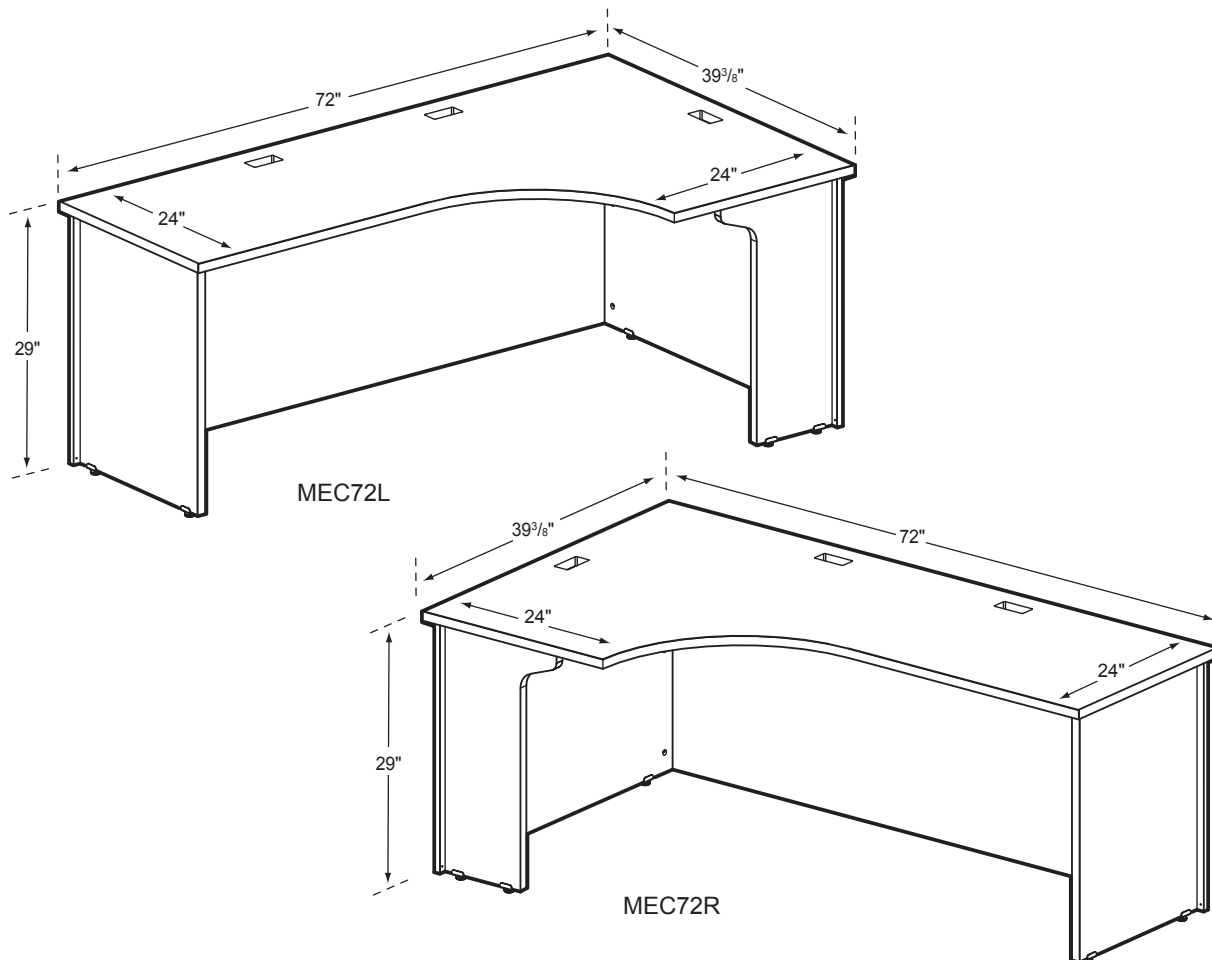

IRONWOOD
MANUFACTURING

MEC72L/72R

Extended Corner Left / Right

Product Specs

- 1" thermal fused laminate sides and top
- 3/4" thermal fused laminate modesty
- Cam and post construction
- Matched edge banding
- Three - 2"x 4" grommets with covers
- Adjustable leveling glides