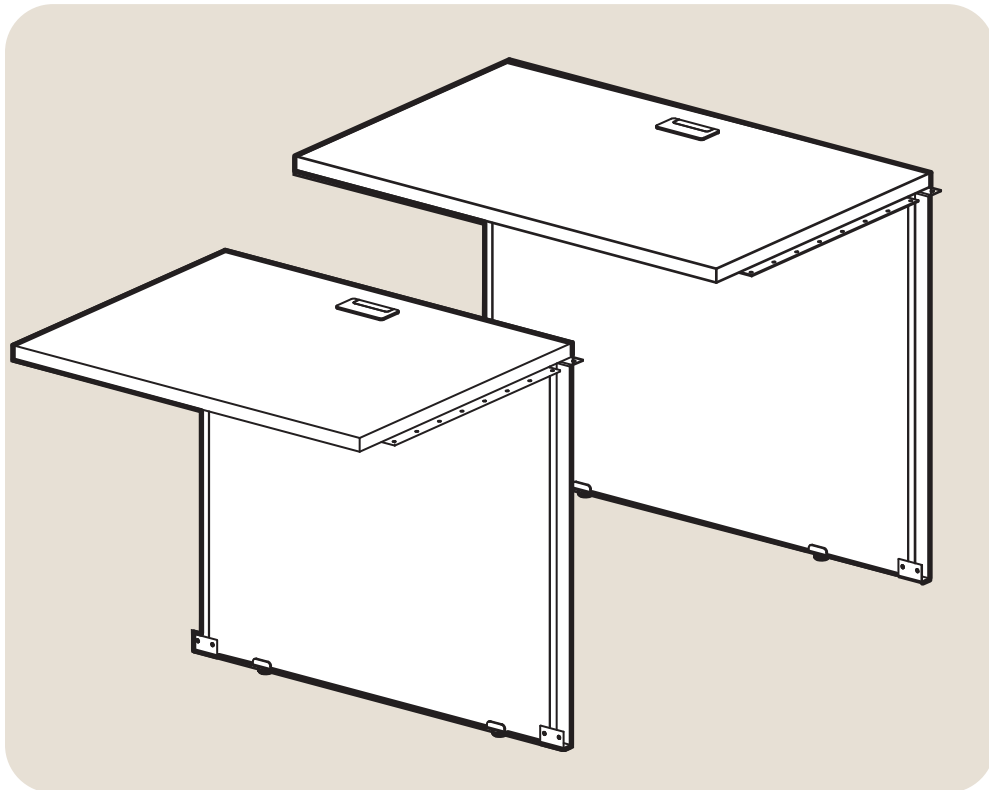

# MB2430/ MB2436

24" x 30" Bridge  
 24" x 36" Bridge

Model #	Product Size (W x D x H)	Ship Weight (lbs.)	Retail Price
MB2430-XX	31" x 23 <sup>3</sup> / <sub>4</sub> " x 28 <sup>3</sup> / <sub>8</sub> "	46	\$335.00
MB2436-XX	37" x 23 <sup>3</sup> / <sub>4</sub> " x 28 <sup>3</sup> / <sub>8</sub> "	56	\$367.00