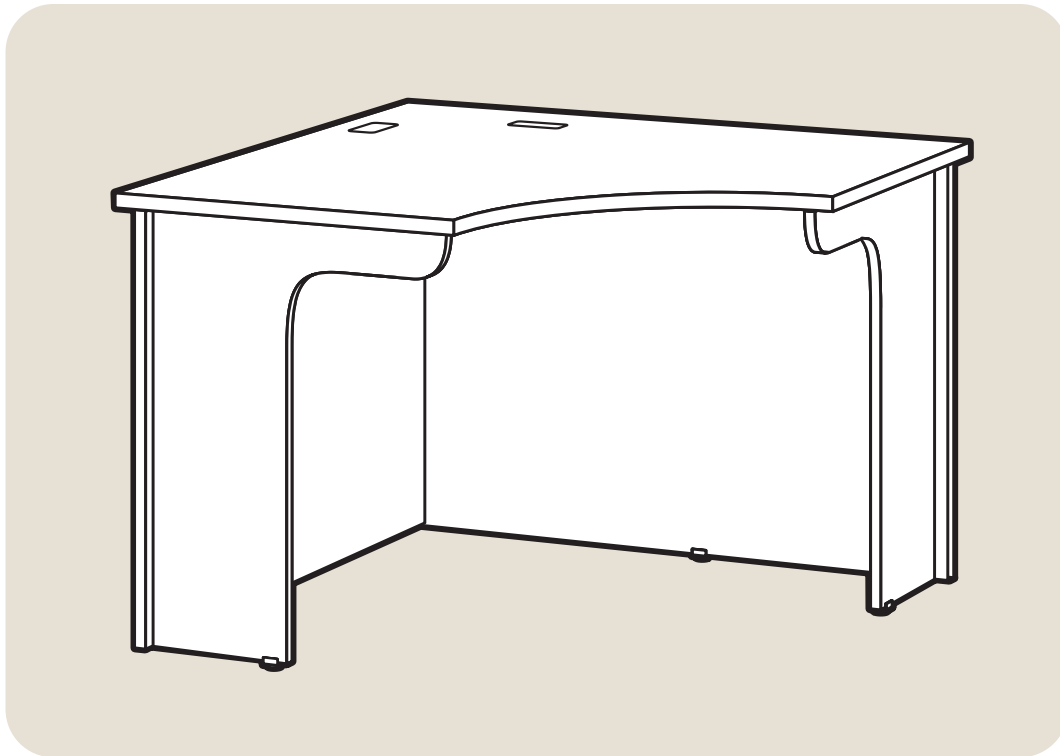

## Corner Workstation

Holds large monitors; attach a keyboard.

Model #	Product Size (W x D x H)	Ship Weight (lbs.)	Retail Price
M4242-XX	41 <sup>7</sup> / <sub>8</sub> " x 41 <sup>7</sup> / <sub>8</sub> " x 28 <sup>3</sup> / <sub>8</sub> "	115	\$785.00