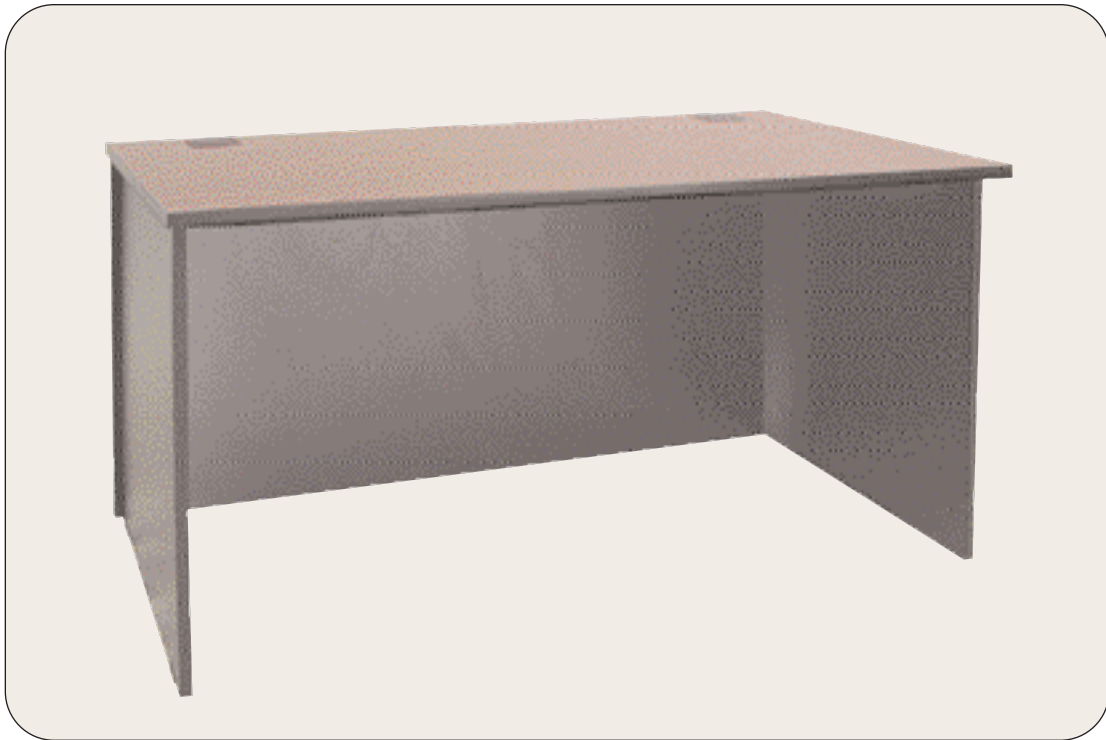

M3060

Desk Shell

Wide enough for computer and peripherals; add a Hutch.

Model #	Product Size (W x D x H)	Ship Weight (lbs.)	Retail Price
M3060-XX	60" x 30" x 28 ³ / ₈ "	130	\$554.00

Available Finishes

				
BLACK GRANITE (BG) WITH BLACK BASE	FOLKSTONE GREY (GG) W/ FOLKSTONE GREY BASE	MAHOGANY (BM) WITH BLACK BASE	MAPLE (BP) WITH BLACK BASE	OILED CHERRY (BC) WITH BLACK BASE