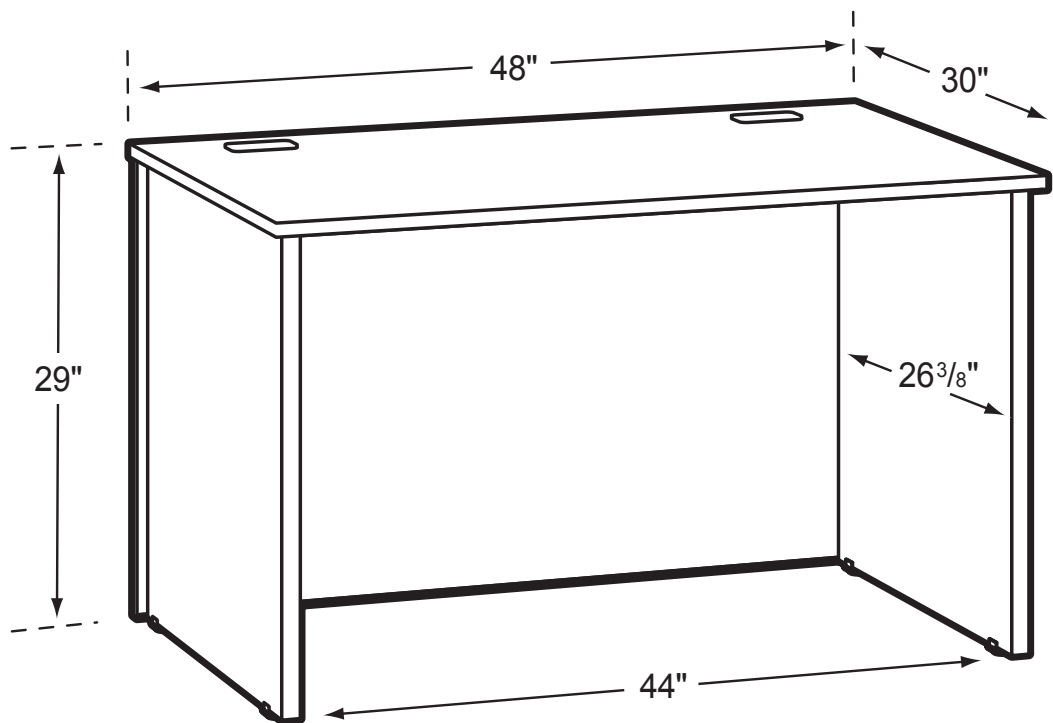

## Desk Shell

### Product Specs

- 1" thermal fused laminate sides and top
- 3/4" thermal fused laminate modesty
- Cam and post construction
- Matched edge banding
- Two - 2"x 4" grommets with covers
- Adjustable leveling glides