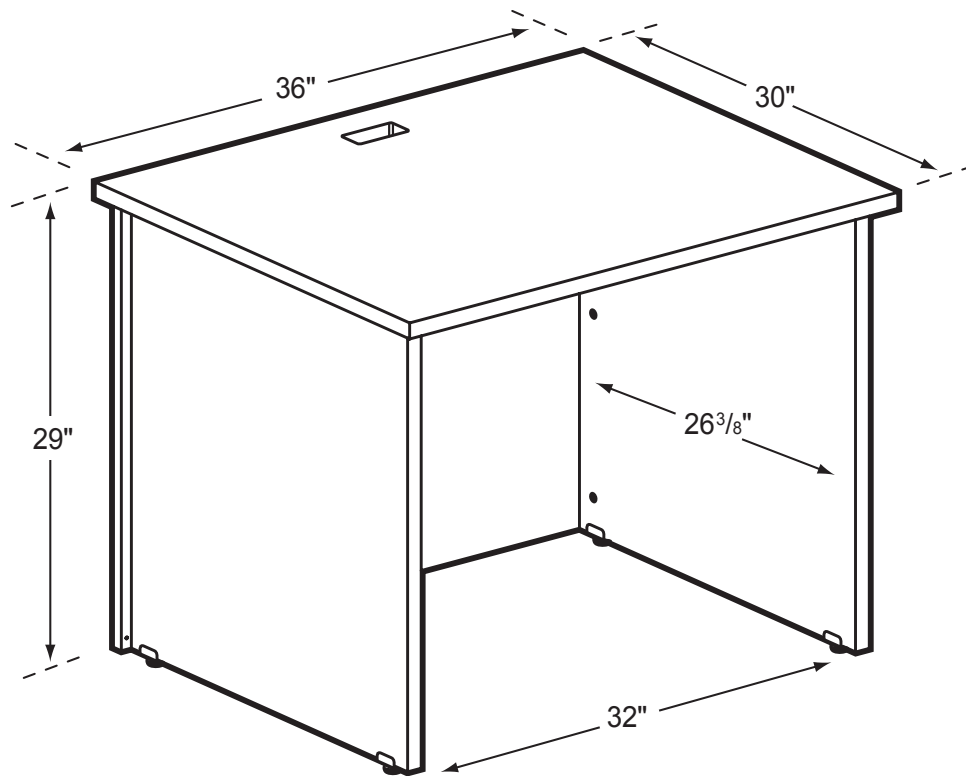

M3036

Desk Shell

Product Specs

- 1" thermal fused laminate sides and top
- $\frac{1}{2}$ " thermal fused laminate modesty
- Cam and post construction
- Matched edge banding
- One - 2"x 4" grommets with covers
- Adjustable leveling glides