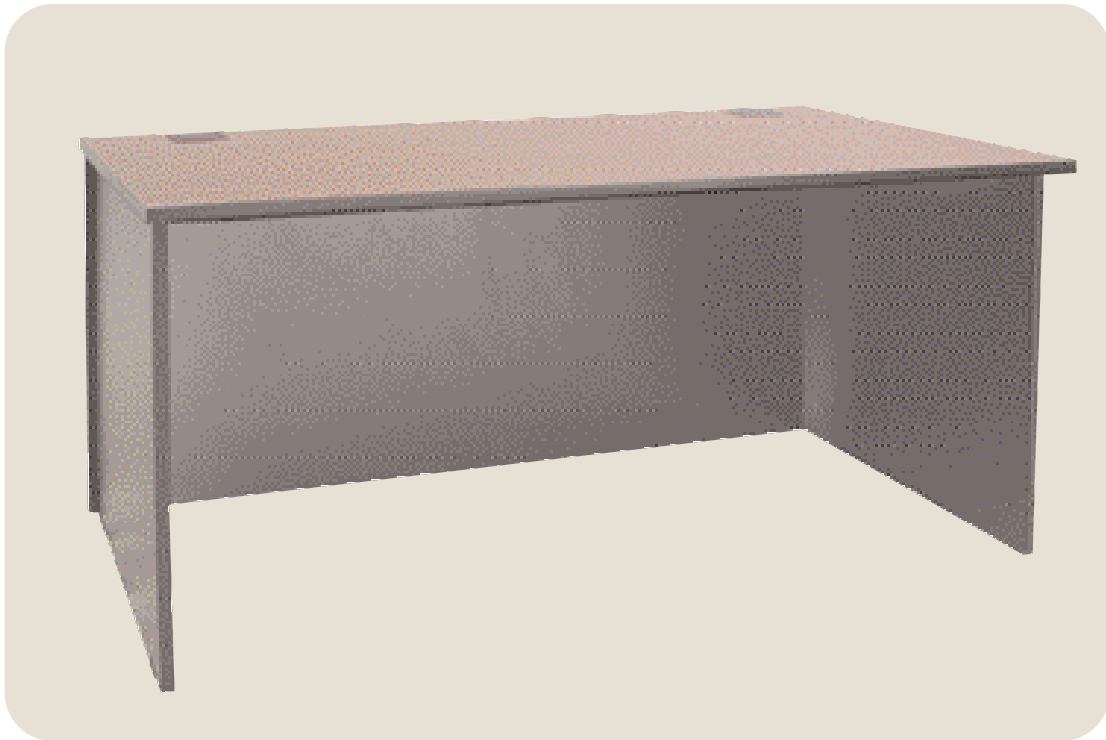

M2472

Desk Shell

Wide enough for two computer stations.

Model #	Product Size (W x D x H)	Ship Weight (lbs.)	Retail Price
M2472-XX	72" x 23 ³ / ₄ " x 28 ³ / ₈ "	130	\$507.00

Available Finishes

				
BLACK GRANITE (BG) WITH BLACK BASE	FOLKSTONE GREY (GG) W/ FOLKSTONE GREY BASE	MAHOGANY (BM) WITH BLACK BASE	MAPLE (BP) WITH BLACK BASE	OILED CHERRY (BC) WITH BLACK BASE