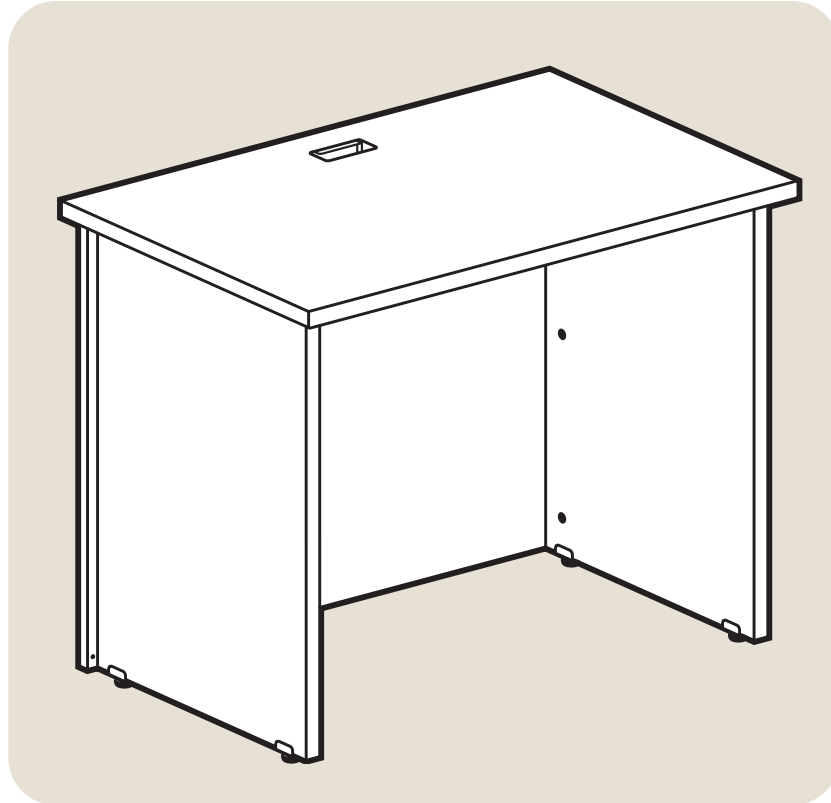

# M2436

## Desk Shell

Use as a desk or to hold computer peripherals.

Model #	Product Size (W x D x H)	Ship Weight (lbs.)	Retail Price
M2436	36" x 23 <sup>3</sup> / <sub>4</sub> " x 28 <sup>3</sup> / <sub>8</sub> "	80	\$382.00