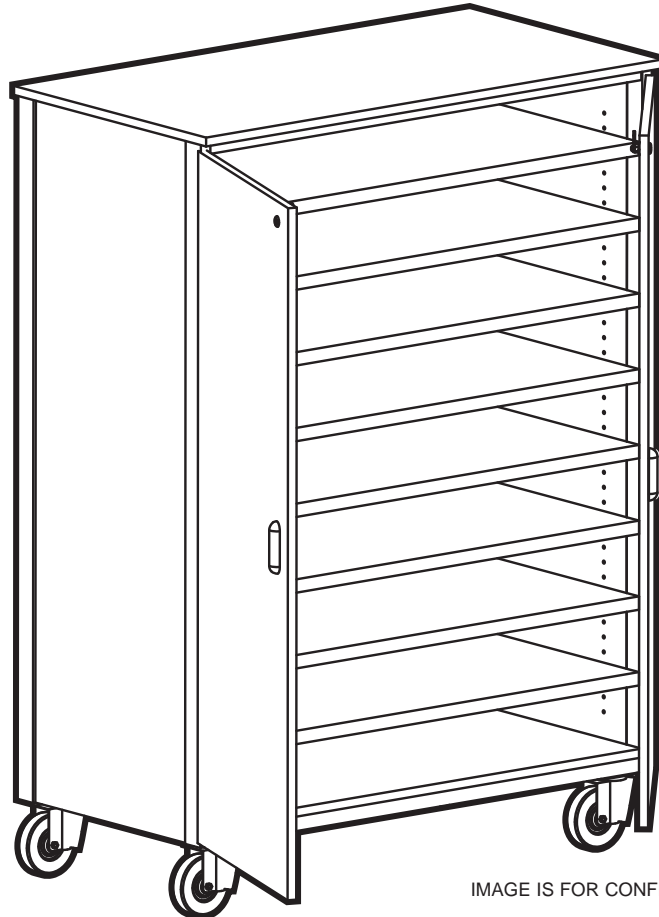

MOBILE 4000 SERIES

4076-C

Closed Tote Tray Mobile

IMAGE IS FOR CONFIGURATION REFERENCE ONLY

Our Tote Tray storage cabinets provides for the individual storage you need. The eight shelves and bottom will hold a large variety of tray options to meet your needs. The locking doors keep everything looking tidy and secure. This along with our steel frame makes this a durable mobile storage solution.

Model #	Product Size (W x D x H)	Ship Weight (lbs.)	Retail Price
4076-C	48" x 25-1/4" x 66"	555	\$2,058.00

Available Finishes