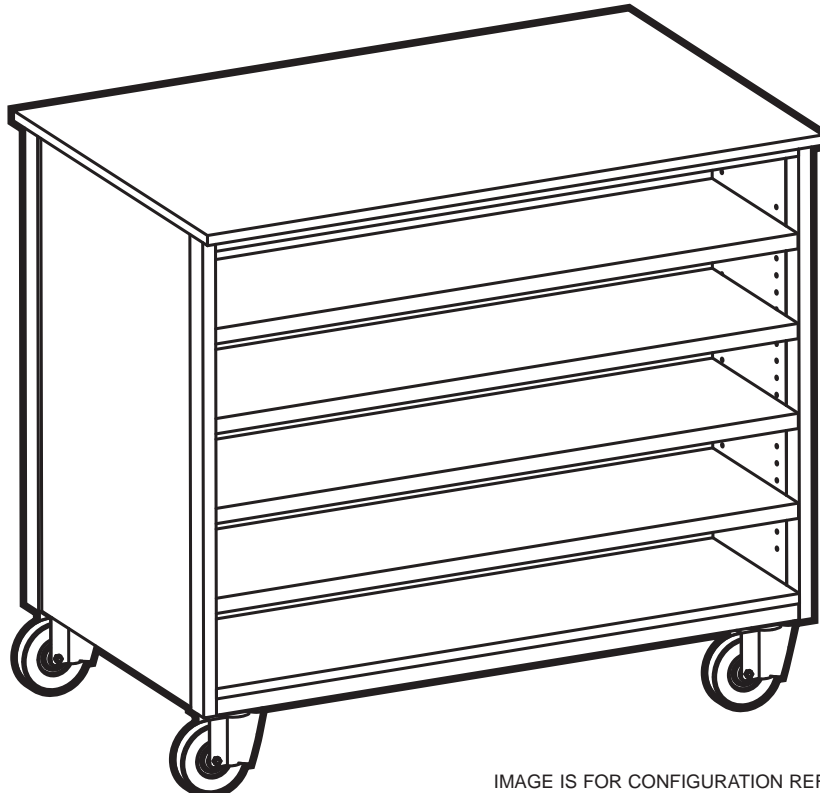

MOBILE 4000 SERIES

4073-DF-O

Open-Double Faced Tote Tray Mobile

IMAGE IS FOR CONFIGURATION REFERENCE ONLY

Our double face Tote Tray storage cabinets provides for the individual storage you need. The four shelves on each side and bottom will hold a large variety of tray options to meet your needs. This along with our steel frame makes this a durable mobile storage solution.

Model #	Product Size (W x D x H)	Ship Weight (lbs.)	Retail Price
4073-DF-O	48" x 30" x 42"	380	\$1,535.00

Available Finishes