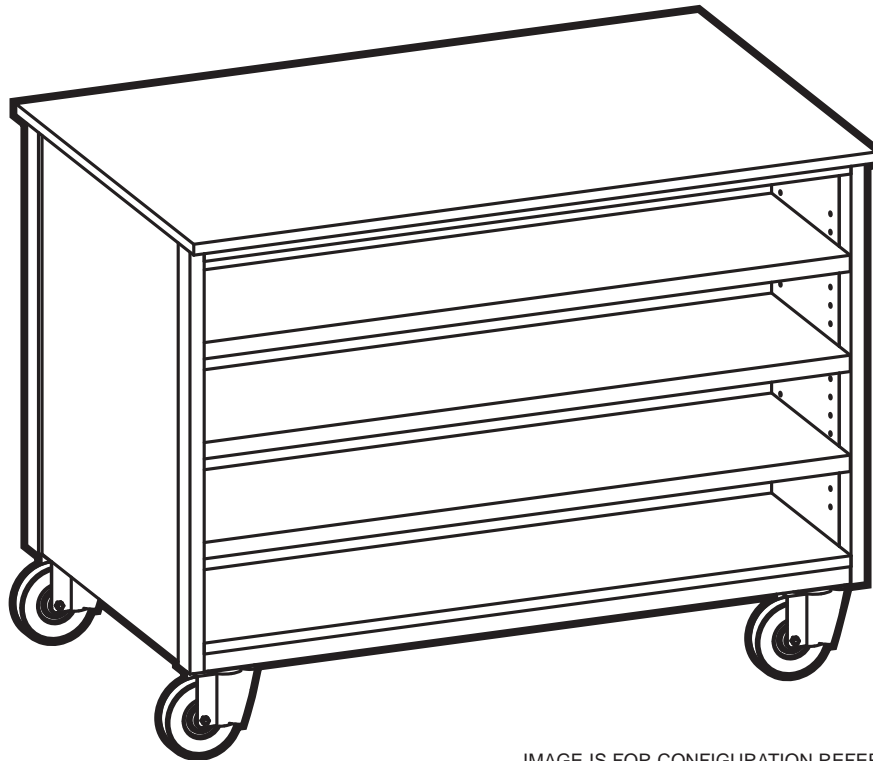

## Open-Double Faced Tote Tray Mobile

IMAGE IS FOR CONFIGURATION REFERENCE ONLY

Our double face Tote Tray storage cabinets provides for the individual storage you need. The three shelves on each side and bottom will hold a large variety of tray options to meet your needs. This along with our steel frame makes this a durable mobile storage solution.

Model #	Product Size (W x D x H)	Ship Weight (lbs.)	Retail Price
4072-DF-O	48" x 30" x 36"	340	\$1,443.00