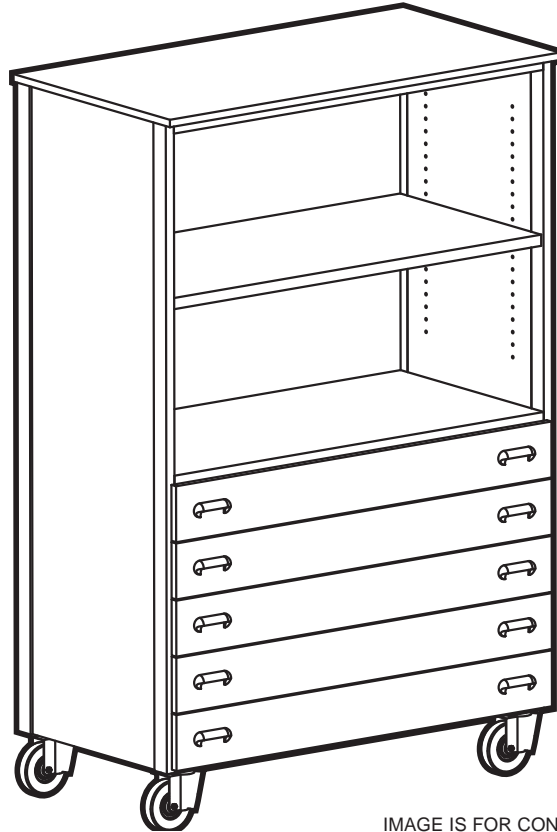

## Open-Combination Storage

IMAGE IS FOR CONFIGURATION REFERENCE ONLY

Our combination storage cabinets provides for the storage you need. With five full width drawers and a full width adjustable shelf you have the flexibility to meet your needs. This along with our steel frame makes this a durable mobile storage solution.

Model #	Product Size (W x D x H)	Ship Weight (lbs.)	Retail Price
4055-O	48" x 25-1/4" x 72"	550	\$2,557.00