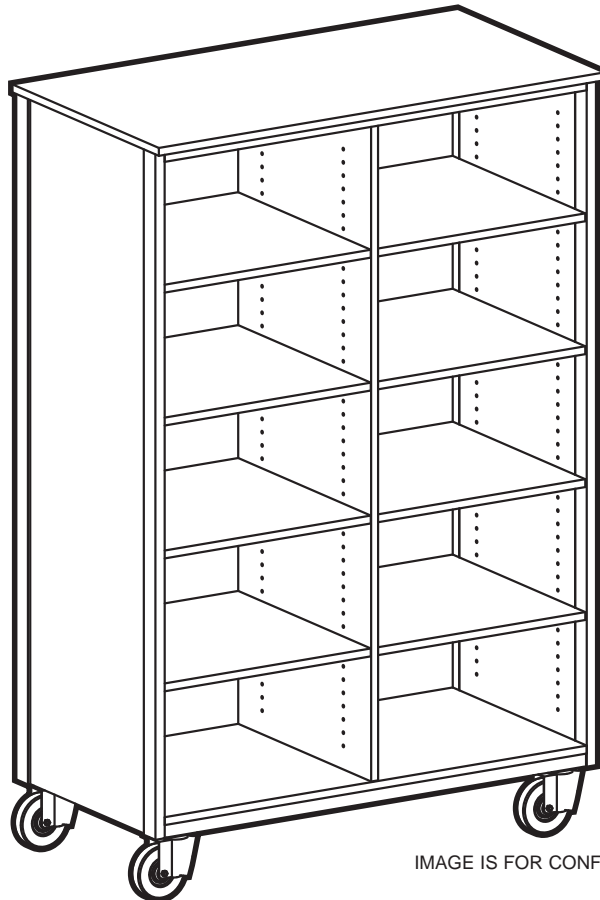

## Open-Cubicle Storage

IMAGE IS FOR CONFIGURATION REFERENCE ONLY

Our split storage cabinets provides for the extra storage you need. With ten half width adjustable shelves you have the flexibility to meet your needs. This along with our steel frame makes this a durable mobile storage solution.

Model #	Product Size (W x D x H)	Ship Weight (lbs.)	Retail Price
4043-O	48" x 25-1/4" x 72"	555	\$1,819.00