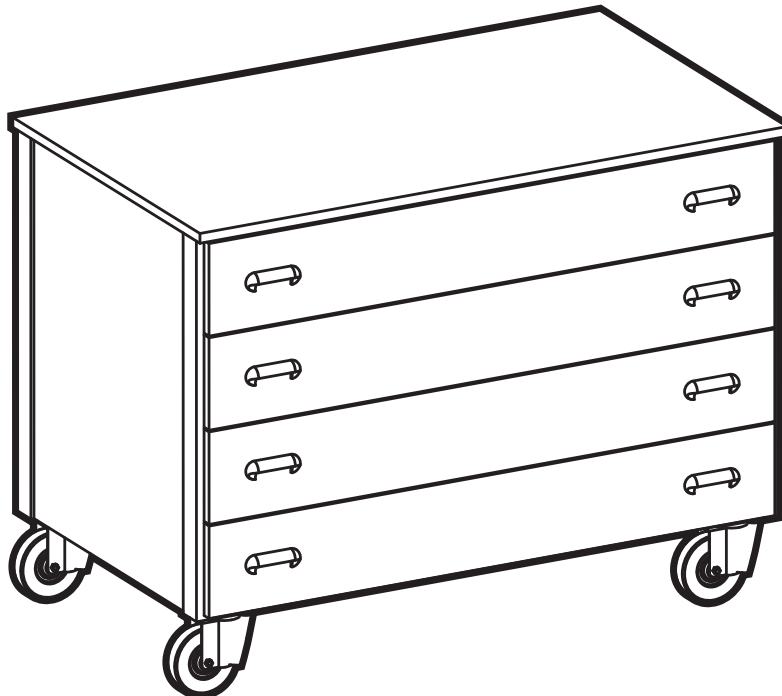

4024

Deep Drawer Storage

IMAGE IS FOR CONFIGURATION REFERENCE ONLY

Our deep drawer storage cabinets provides for the storage you need. The four full width drawers allows storage of large items such as maps to smaller items that become hidden on shelves. At 36" in overall height the top is ideal for the extra work or counter space. This along with our steel frame makes this a durable mobile storage solution.

Model #	Product Size (W x D x H)	Ship Weight (lbs.)	Retail Price
4024	48" x 28-1/4" x 35-5/8"	355	\$2,171.00

Available Finishes

ALMOND (ALM)

DIXIE OAK (DO)

FOG GREY (FG)

NATURAL OAK (NO)

OIL CHERRY (OC)

FOLKSTONE GREY (GG)