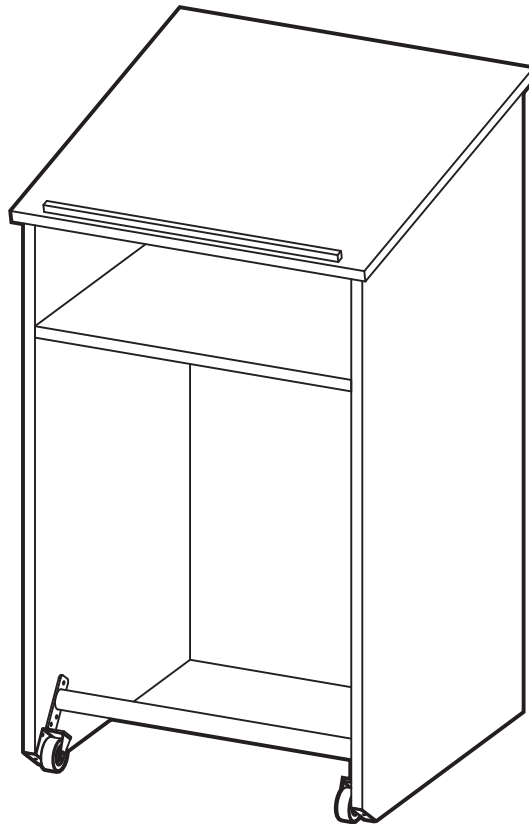

2099

Tip & Roll Lectern

Our tip & roll lectern provides for great room presents. With a fixed shelf you have the storage to stay organized. The sloped top with stop makes this great speaking location. This along with our foot rest and caster support makes this a durable mobile solution.

Model #	Product Size (W x D x H)	Ship Weight (lbs.)	Retail Price
2099	24" x 24" x 42"	165	\$615.00

Available Finishes