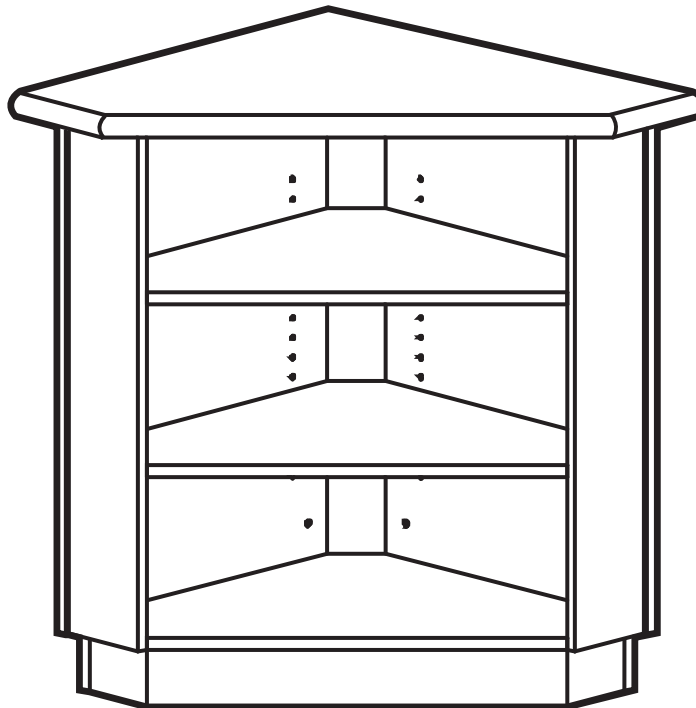

IRONWOOD
MANUFACTURING

VISION SERIES

VS-3110-O

90 Degree Open Corner

90 Degree Open Corner: Connects other components for library administration into working configurations; 2 adjustable shelves for display.

Standard Veneer Finishes: NO - Natural Oak, MO - Medium Oak

Edging: Wood edge finished Clear or to match Medium Oak

Frame: Natural Oak finished Clear or to match Medium Oak

Model #	Product Size (W x D x H)	Ship Weight (lbs.)	Retail Price
VS-3110-O	24" x 30" x 38"/32"	90	\$1,417.00