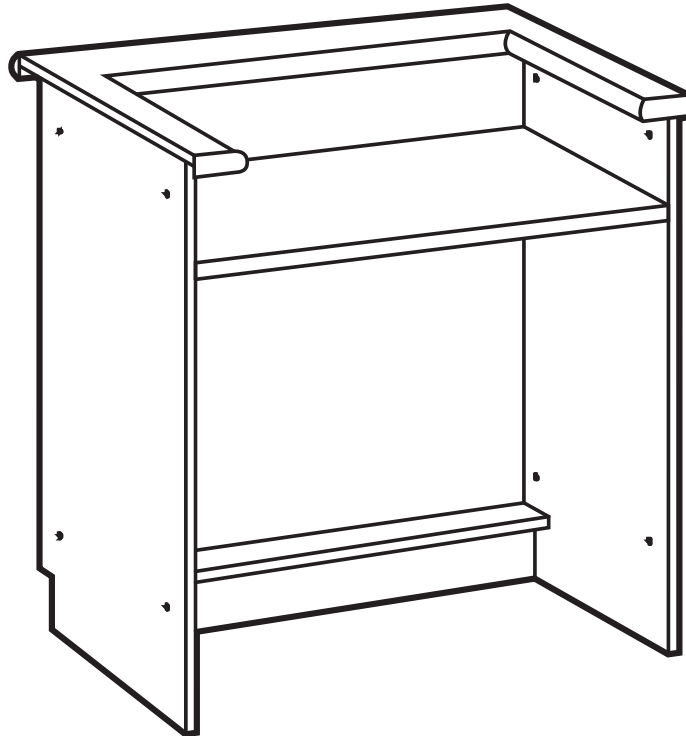

VISION SERIES
VS-3107

Workstation

Workstation: Workstation with grommets to manage cables for computer. Patron ledge.

Standard Veneer Finishes: NO - Natural Oak, MO - Medium Oak

Edging: Wood edge finished Clear or to match Medium Oak

Frame: Natural Oak finished Clear or to match Medium Oak

Model #	Product Size (W x D x H)	Ship Weight (lbs.)	Retail Price
VS-3107	36" x 30" x 38"/32"	140	\$1,140.00

Available Finishes

NATURAL OAK
(NO)

MEDIUM OAK
(MO)