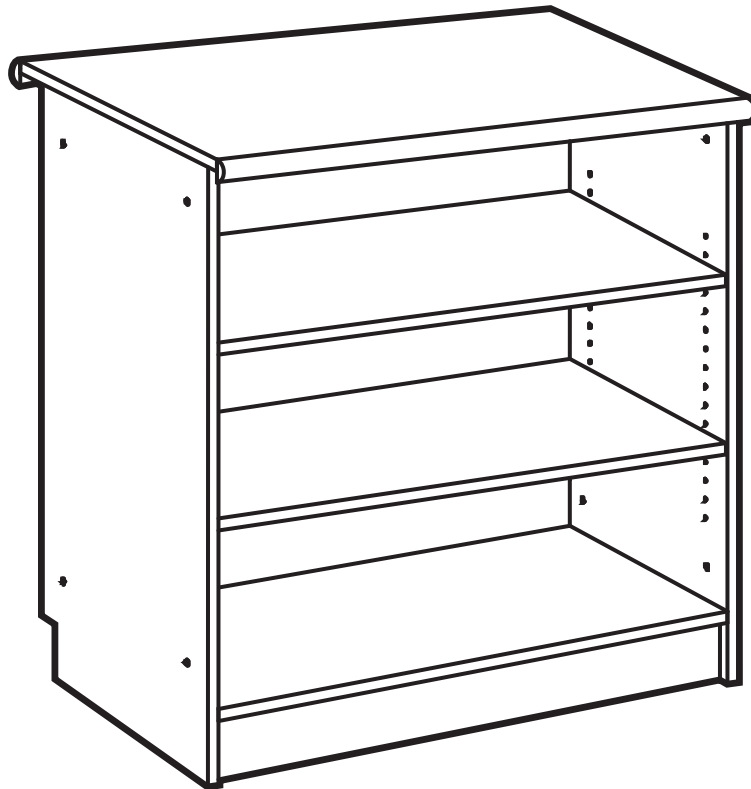

VISION SERIES
VS-3103

Open Storage

Open Storage: 2 adjustable shelves

Standard Veneer Finishes: NO - Natural Oak, MO - Medium Oak

Edging: Wood edge finished Clear or to match Medium Oak

Frame: Natural Oak finished Clear or to match Medium Oak

Model #	Product Size (W x D x H)	Ship Weight (lbs.)	Retail Price
VS-3103	36" x 30" x 38"/32"	180	\$1,411.00

Available Finishes

NATURAL OAK
(NO)

MEDIUM OAK
(MO)