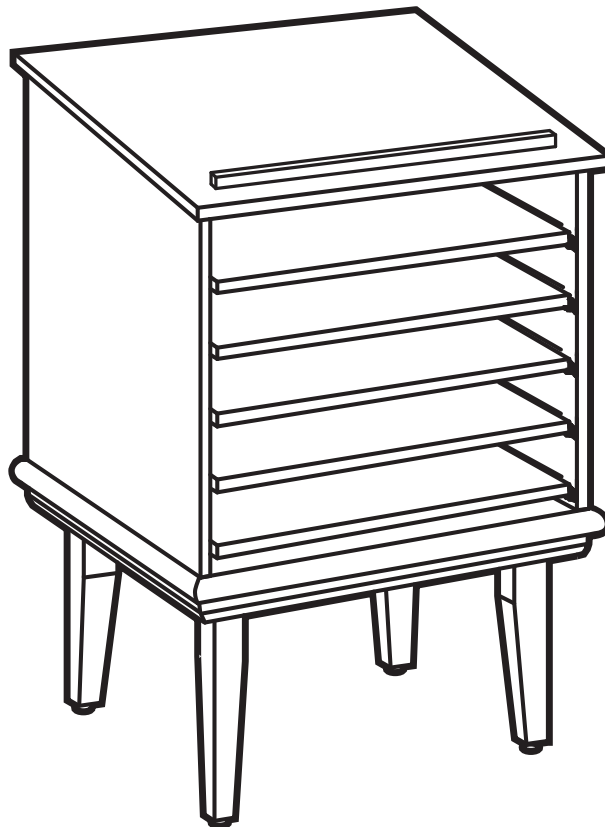

VISION SERIES

VS-3027

Atlas Stand

Atlas Stand: 5 slide-out shelves for storage and easy access

Standard Veneer Finishes: NO - Natural Oak, MO - Medium Oak

Edging: Wood edge finished Clear or to match Medium Oak

Frame: Natural Oak finished Clear or to match Medium Oak

Model #	Product Size (W x D x H)	Ship Weight (lbs.)	Retail Price
VS-3027	28" x 27" x 42"	180	\$2,100.00

Available Finishes

NATURAL OAK
(NO)

MEDIUM OAK
(MO)