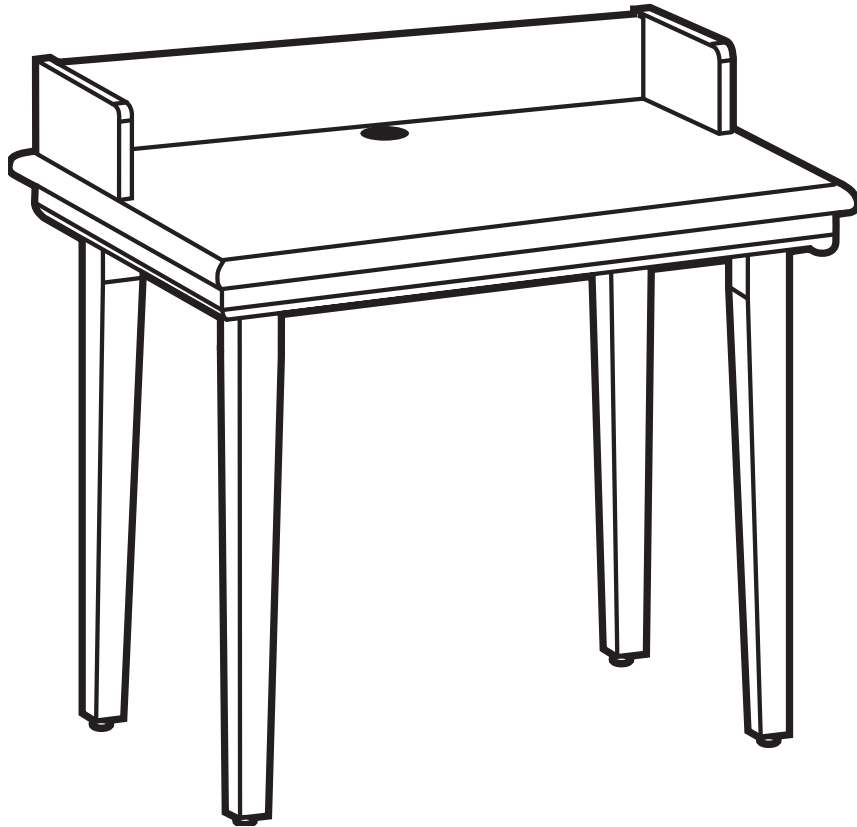

# VS-3025

## Reference Carrel

**Reference Carrel:** Worksurface for browsing reference books. Back and partial side panels prevent items from sliding off.

**Standard Veneer Finishes:** NO - Natural Oak, MO - Medium Oak

**Edging:** Wood edge finished Clear or to match Medium Oak

**Frame:** Natural Oak finished Clear or to match Medium Oak

Model #	Product Size (W x D x H)	Ship Weight (lbs.)	Retail Price
VS-3025	36" x 24" x 35"	70	\$1,204.00