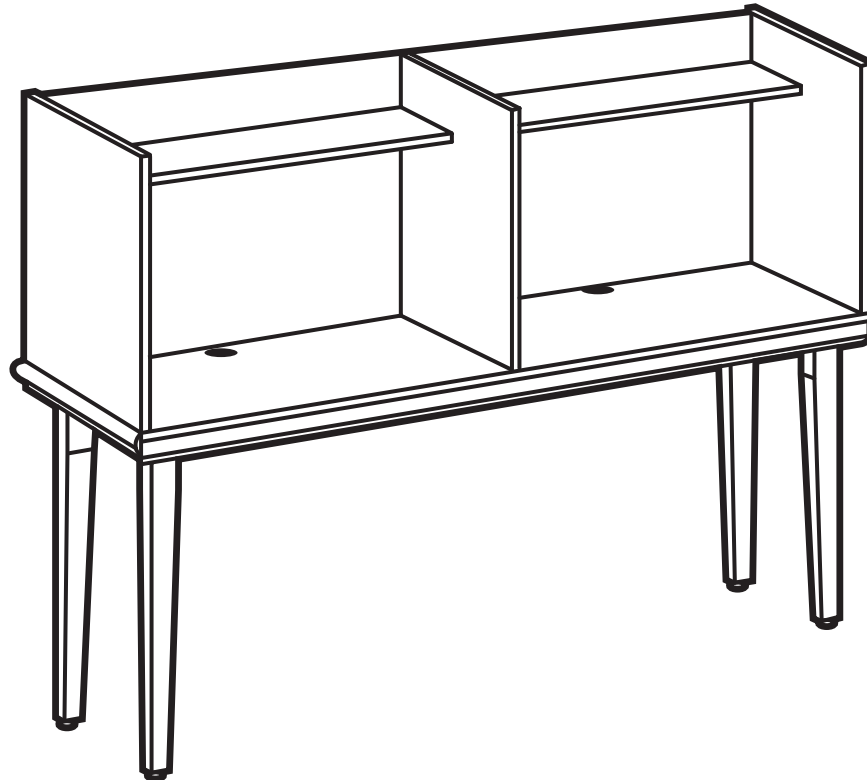

VISION SERIES

VS-3023

Side-by-Side Study Carrel

Side-by-Side Study Carrel: Two carrels in one unit. Full side panels provide privacy and sound insulation. An upper shelf for placing books or other items away from the worksurface.

Standard Veneer Finishes: NO - Natural Oak, MO - Medium Oak

Edging: Wood edge finished Clear or to match Medium Oak

Frame: Natural Oak finished Clear or to match Medium Oak

Model #	Product Size (W x D x H)	Ship Weight (lbs.)	Retail Price
VS-3023	72" x 24" x 54"	185	\$1,911.00