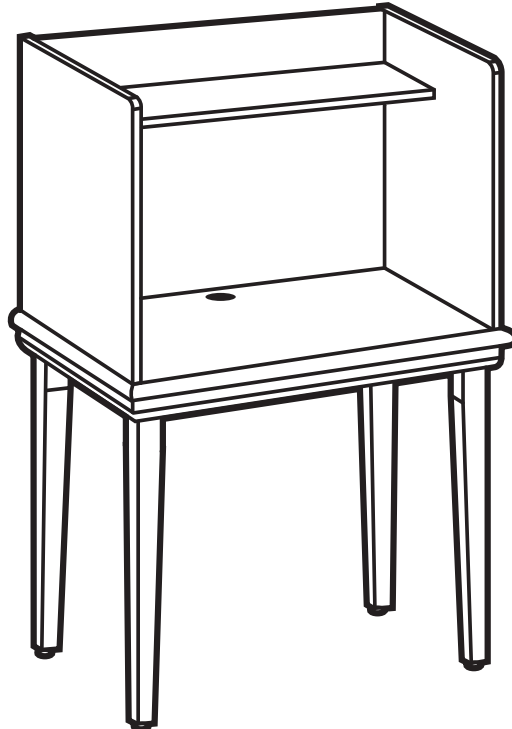

# VS-3021

## Single Study Carrel

**Single Study Carrel:** Full side panels provide privacy and sound insulation. An upper shelf for placing books or other items away from the worksurface.

**Standard Veneer Finishes:** NO - Natural Oak, MO - Medium Oak

**Edging:** Wood edge finished Clear or to match Medium Oak

**Frame:** Natural Oak finished Clear or to match Medium Oak

Model #	Product Size (W x D x H)	Ship Weight (lbs.)	Retail Price
VS-3021	36" x 24" x 54"	115	\$1,428.00