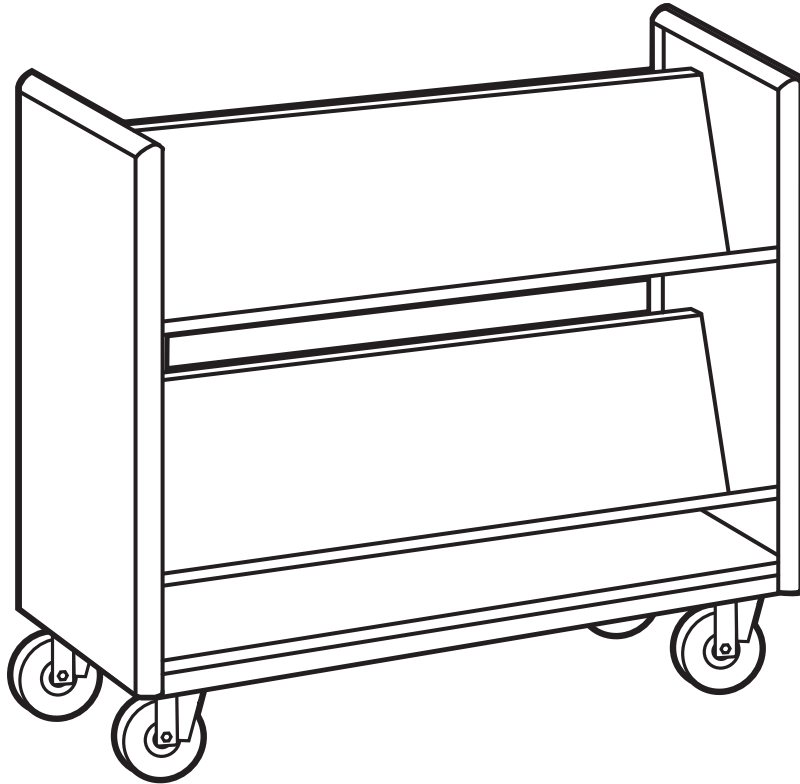

VISION SERIES
VS-3017

**Encyclopedia
 Display**

Encyclopedia Display: 2 sloped shelves

Standard Veneer Finishes: NO - Natural Oak, MO - Medium Oak

Edging: Wood edge finished Clear or to match Medium Oak

Frame: Natural Oak finished Clear or to match Medium Oak

Model #	Product Size (W x D x H)	Ship Weight (lbs.)	Retail Price
VS-3017	40" x 16" x 36"	110	\$1,630.00

Available Finishes

NATURAL OAK
(NO)

MEDIUM OAK
(MO)