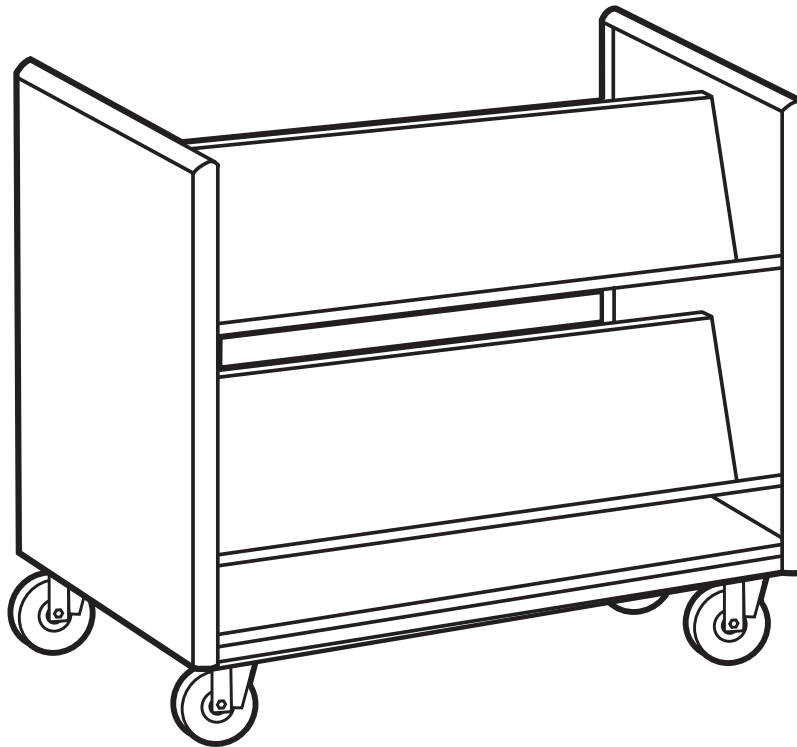

# VS-3015

## Double Face Slope Shelf Book Truck

**Double Face Slope Shelf Book Truck:** 4 sloped shelves

**Standard Veneer Finishes:** NO - Natural Oak, MO - Medium Oak

**Edging:** Wood edge finished Clear or to match Medium Oak

**Frame:** Natural Oak finished Clear or to match Medium Oak

Model #	Product Size (W x D x H)	Ship Weight (lbs.)	Retail Price
VS-3015	40" x 25" x 36"	160	\$1,720.00